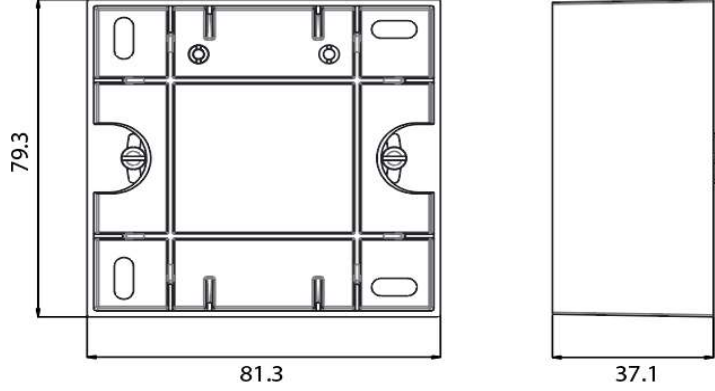

PRODUCT DATASHEET

Product Name : *Single Surface Mounting Box*

Product Code : *909690*1*

Product Series : *Karre*

Colour: *= Shows Color Item
0= White, 1= Beige

Technical Specifications:

Material : ABS (Acrylonitrile Butadine-Styrene)

Certifications CE, PGD

Dimensions:

Panasonic Electric Works Elektrik.San. ve Tic. A.Ş.
Abdurrahmangazi Mah. Ebubekir Cad. No: 44 Sancaktepe / Istanbul Tel: 0216 564 55 55 Fax: 0216 564 55 44
ewtr.panasonic.com