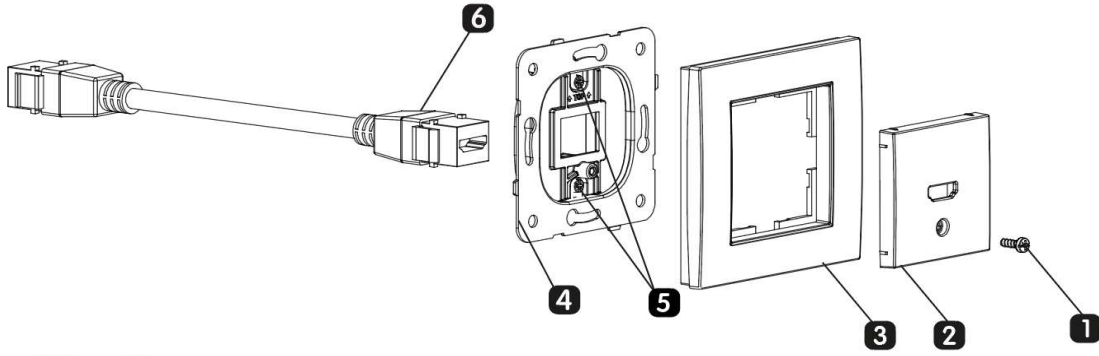

## PRODUCT DATASHEET

**V:KO**  
by **Panasonic**

Product Name :	HDMI Connector Mechanism+ Cover
Product Code :	90967168
Product Series :	Karre/Meridian

Material :	ABS (Acrylonitrile Butadine-Styrene)
Colour Options :	White, Beige
Certificates :	CE, WEEE

### Wiring Diagram:

- 1) Cover Screw
- 2) Cover
- 3) Frame
- 4) Mechanism
- 5) Claw Screw
- 6) HDMI Connector