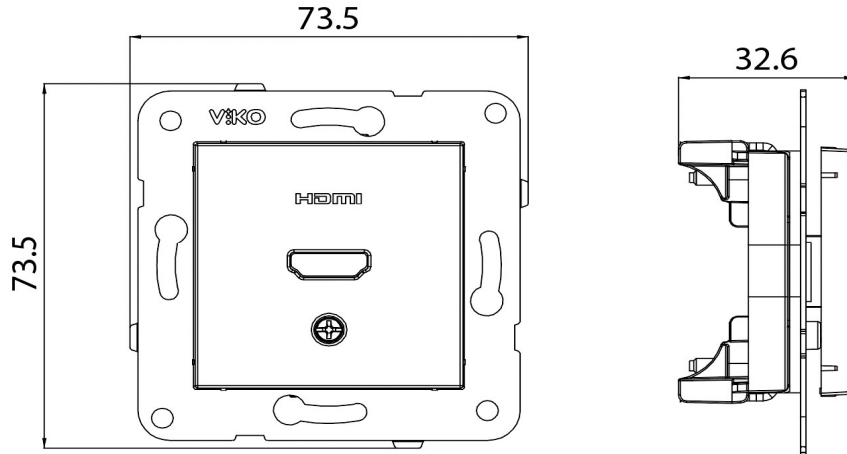

Dimensions:

Panasonic Electric Works Elektrik.San. ve Tic. A.Ş.
Abdurrhamgazi Mah. Ebubekir Cad. No: 44 Sancaktepe / İstanbul Tel: 0216 564 55 55 Fax: 0216 564 55 44
ewtr.panasonic.com