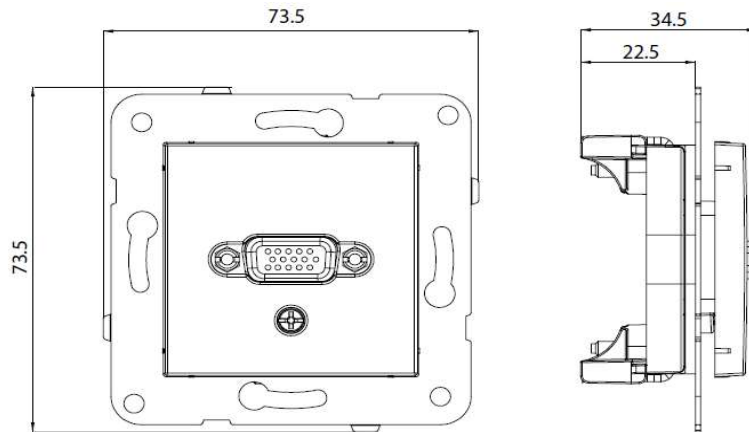

PRODUCT DATASHEET

V:KO
by **Panasonic**

Product Name :	VGA Connector Mechanism+Cover
Product Code :	90967166
Product Series :	Karre / Meridian
Colour Options :	White, Beige
Material :	ABS (Acrylonitrile Butadine-Styrene)
Certificates :	CE, WEEE, PGD

Technical Information and Wiring Diagram:

Dimensions:

Panasonic Electric Works Turkey Elektrik.San. ve Tic. A.Ş.
Abdurrahmangazi Mah. Ebubekir Cad. No: 44 Sancaktepe / İstanbul Tel: 0216 564 55 55 Fax: 0216 564 55 44
ewtr.panasonic.com