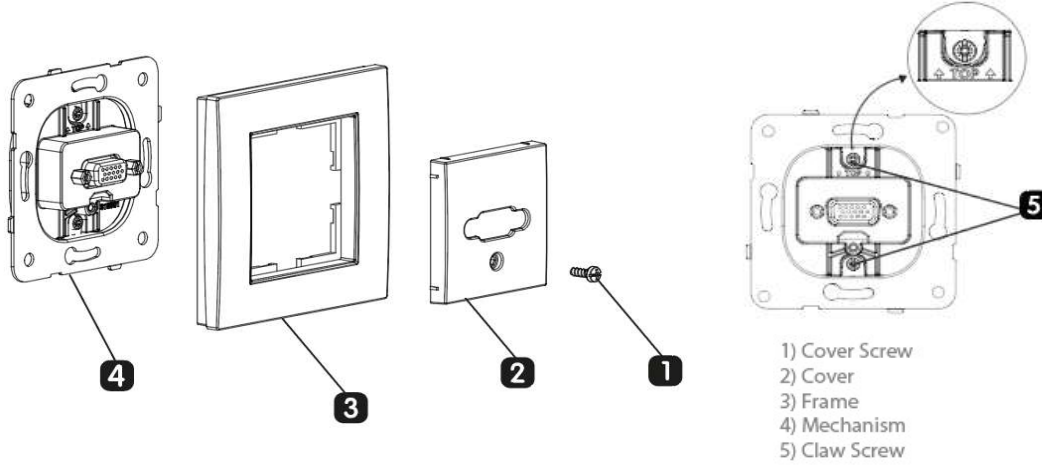

PRODUCT DATASHEET

V:KO
by **Panasonic**

Product Name :	VGA Connector Mechanism+Cover
Product Code :	90967166
Product Series :	Karre / Meridian
Colour Options :	White, Beige
Material :	ABS (Acrylonitrile Butadine-Styrene)
Certificates :	CE, WEEE, PGD

Technical Information and Wiring Diagram:

Dimensions: