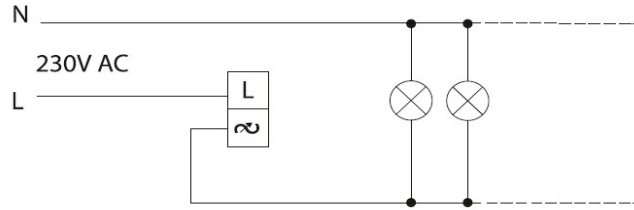

Wiring Diagram: