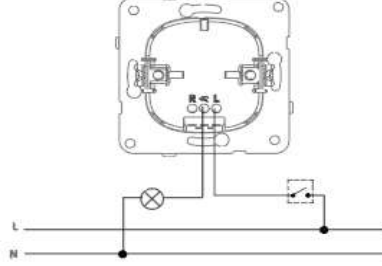

PRODUCT DATASHEET

V:KO
by **Panasonic**

Product Name	3-150W Universal Dimmer
Product Code	90967138
Product Series	Karre/Meridian
Technical Specifications	
Operating Voltage	230 Vac +/- %10, 50Hz
Switching Type	Either Leading or Trailing Edge selected by user
Protections	Short circuit & Overload
Control Type	Push Button
Compliant Standarts	EN 60669-2-1, EN 60669-1
Material	ABS (Acrylonitrile Butadine-Styrene)
Colour Options :	White, Beige

Load Types

- Incandescent Lamps
- HV Halogen Lamps
- LV Halogen Lamps with Electronic Transformer
- LV Halogen Lamps with Ferromagnetic Transformer
- Dimmable LED and Dimmable CFL

Wiring Diagram:

For Stand alone Use

For Central Switch Use

For Multipoint Control with Light Switch Use

Dimensions:

Panasonic Electric Works Elektrik.San. ve Tic. A.Ş.
Abdurrahmangazi Mah. Ebubekir Cad. No: 44 Sancaktepe / İstanbul Tel: 0216 564 55 55 Fax: 0216 564 55 44
ewtr.panasonic.com