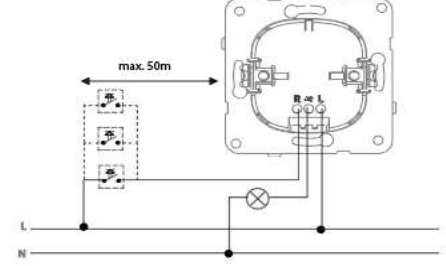

PRODUCT DATASHEET

V:KO
by **Panasonic**

Product Name	3-150W Universal Dimmer
Product Code	90967138
Product Series	Karre/Meridian
Technical Specifications	
Operating Voltage	230 Vac +/- %10, 50Hz
Switching Type	Either Leading or Trailing Edge selected by user
Protections	Short circuit & Overload
Control Type	Push Button
Compliant Standarts	EN 60669-2-1, EN 60669-1
Material	ABS (Acrylonitrile Butadine-Styrene)
Colour Options :	White, Beige

Load Types

- Incandescent Lamps
- HV Halogen Lamps
- LV Halogen Lamps with Electronic Transformer
- LV Halogen Lamps with Ferromagnetic Transformer
- Dimmable LED and Dimmable CFL

Wiring Diagram:

For Stand alone Use

For Central Switch Use

For Multipoint Control with Light Switch Use

Dimensions:

Panasonic Electric Works Elektrik.San. ve Tic. A.Ş.
Abdurrahmangazi Mah. Ebubekir Cad. No: 44 Sancaktepe / İstanbul Tel: 0216 564 55 55 Fax: 0216 564 55 44
ewtr.panasonic.com