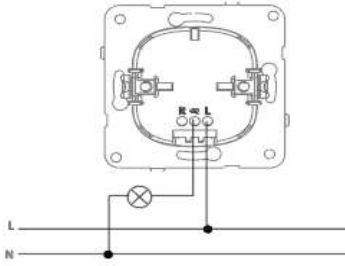

PRODUCT DATASHEET

V:KO
by **Panasonic**

Product Name	3-150W Universal Dimmer
Product Code	90967138
Product Series	Karre/Meridian
Technical Specifications	
Operating Voltage	230 Vac +/- %10, 50Hz
Switching Type	Either Leading or Trailing Edge selected by user
Protections	Short circuit & Overload
Control Type	Push Button
Compliant Standarts	EN 60669-2-1, EN 60669-1
Material	ABS (Acrylonitrile Butadine-Styrene)
Colour Options :	White, Beige

For Central Switch Use

For Multipoint Control with Light Switch Use

Dimensions:

Panasonic Electric Works Elektrik.San. ve Tic. A.Ş.
Abdurrahmangazi Mah. Ebubekir Cad. No: 44 Sancaktepe / İstanbul Tel: 0216 564 55 55 Fax: 0216 564 55 44
ewtr.panasonic.com