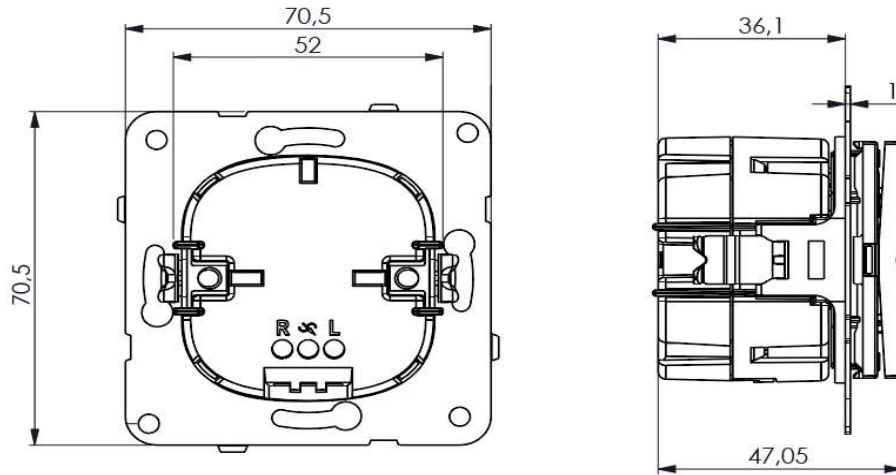

PRODUCT DATASHEET

V:KO
by **Panasonic**

Product Name	3-150W Universal Dimmer
Product Code	90967138
Product Series	Karre/Meridian
Technical Specifications	
Operating Voltage	230 Vac +/- %10, 50Hz
Switching Type	Either Leading or Trailing Edge selected by user
Protections	Short circuit & Overload
Control Type	Push Button
Compliant Standarts	EN 60669-2-1, EN 60669-1
Material	ABS (Acrylonitrile Butadine-Styrene)
Colour Options :	White, Beige

For Central Switch Use

For Multipoint Control with Light Switch Use

Dimensions:

Panasonic Electric Works Elektrik.San. ve Tic. A.Ş.
Abdurrahmangazi Mah. Ebubekir Cad. No: 44 Sancaktepe / İstanbul Tel: 0216 564 55 55 Fax: 0216 564 55 44
ewtr.panasonic.com