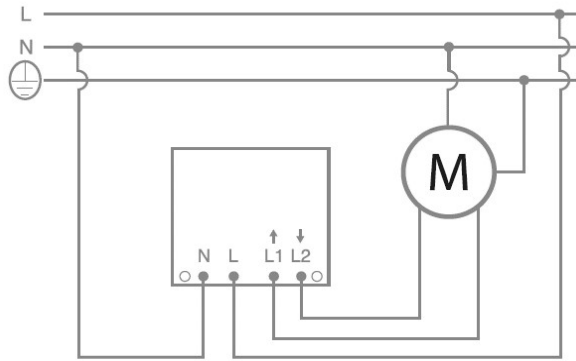

PRODUCT DATASHEET

V:KO
by **Panasonic**

Product Name :	Digital Jalousie Control Mechanism
Product Code :	90967133
Product Series :	Karre/Meridian
Technical Specifications:	
<i>Operating Voltage</i>	230V $\sim\pm 10\%$, 50Hz
<i>Maximum Power</i>	5(2A) 230 VAC
<i>Power Reserve</i>	About 6 hour at 25°C
<i>Memory Capacity</i>	4 operating range per day
<i>Operating Temperature</i>	0-30°C
Material :	ABS (Acrylonitrile Butadine-Styrene)
Colour :	White, Beige
Certificates :	CE, WEEE

Wiring Diagram:

Dimensions:

Panasonic Electric Works Elektrik.San. ve Tic. A.Ş.
Abdurrahmangazi Mah. Ebubekir Cad. No: 44 Sancaktepe / İstanbul Tel: 0216 564 55 55 Fax: 0216 564 55 44
ewtr.panasonic.com