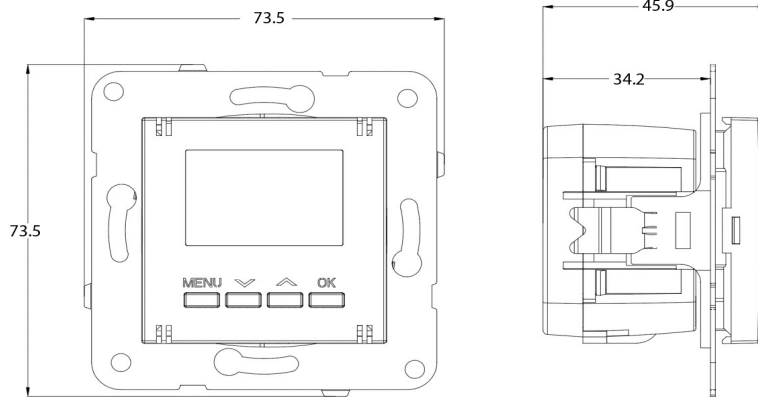

PRODUCT DATASHEET

V:KO
by **Panasonic**

Product Name :	Digital Jalousie Control Mechanism
Product Code :	90967133
Product Series :	Karre/Meridian
Technical Specifications:	
<i>Operating Voltage</i>	230V $\sim\pm 10\%$, 50Hz
<i>Maximum Power</i>	5(2A) 230 VAC
<i>Power Reserve</i>	About 6 hour at 25°C
<i>Memory Capacity</i>	4 operating range per day
<i>Operating Temperature</i>	0-30°C
Material :	ABS (Acrylonitrile Butadine-Styrene)
Colour :	White, Beige
Certificates :	CE, WEEE

Wiring Diagram:

Dimensions:

Panasonic Electric Works Elektrik.San. ve Tic. A.Ş.
Abdurrahmangazi Mah. Ebubekir Cad. No: 44 Sancaktepe / İstanbul Tel: 0216 564 55 55 Fax: 0216 564 55 44
ewtr.panasonic.com