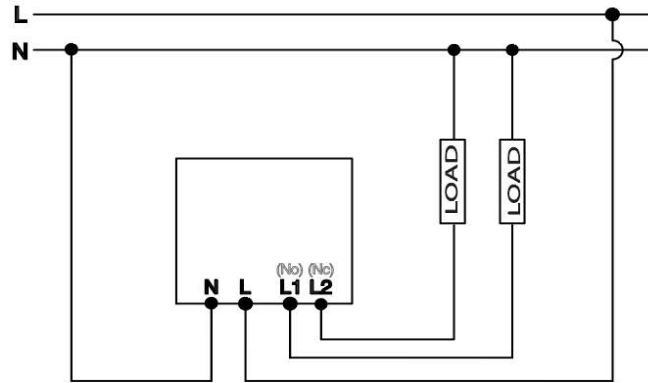

## PRODUCT DATASHEET

**V:KO**  
by **Panasonic**

<b>Product Name :</b>	Digital Thermostat
<b>Product Code :</b>	90967132
<b>Product Series :</b>	Karre/Meridian
<b>Technical Specifications:</b>	
Operating Voltage	230V ~±10%, 50Hz
Maximum Output Current	Changeover/Normally Open Contact (No): 10(2)A 230 VAC Changeover/Normally Closed Contact (No): 5(1)A 230 VAC
Power Reserve	About 6 hour at 25°C
Memory Capacity	4 operating range per day
Operating Temperature	0-30°C
<b>Material :</b>	ABS (Acrylonitrile Butadine-Styrene)
<b>Colour Options :</b>	White, Beige
<b>Certificates :</b>	TÜV, CE, WEEE

### Wiring Diagram: