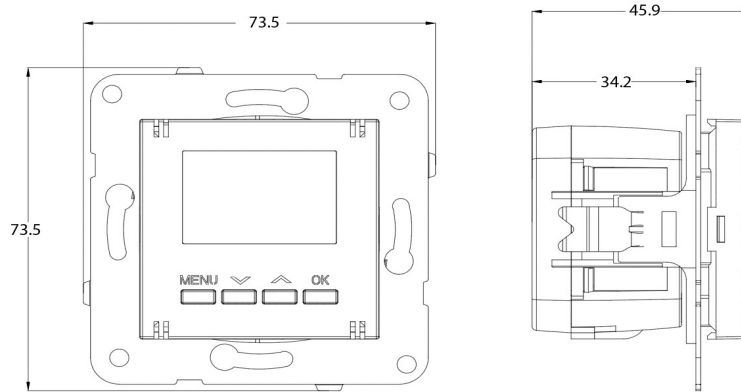

Dimensions:

Panasonic Electric Works Elektrik.San. ve Tic. A.Ş.
Abdurrahmangazi Mah. Ebubekir Cad. No: 44 Sancaktepe / İstanbul Tel: 0216 564 55 55 Fax: 0216 564 55 44
ewtr.panasonic.com