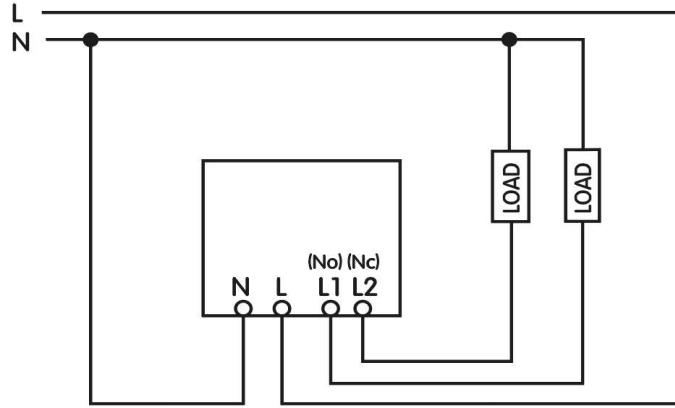

Wiring Diagram: