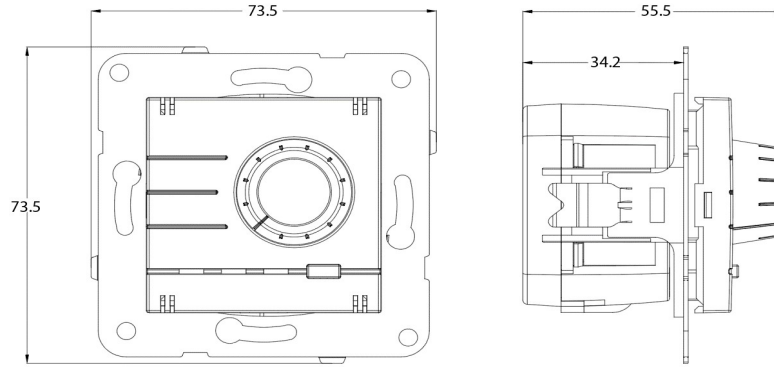

PRODUCT DATASHEET

V:KO
by **Panasonic**

Product Name :	Analog Thermostat
Product Code :	90967130
Product Series :	Karre/Meridian
Technical Specifications:	
Operating Voltage	230V ~±10%, 50Hz
Maximum Power	Changeover/Normally Open Contact (No): 10(2)A 230 VAC Changeover/Normally Closed Contact (No): 5(1)A 230 VAC
Temperature Control Range	10-30°C ±1°C
Operating Temperature	0-30°C
Material :	ABS (Acrylonitrile Butadiene-Styrene)
Colour Options :	White, Beige
Certificates :	TÜV, CE, WEEE

Wiring Diagram:

Dimensions:

Panasonic Electric Works Elektrik.San. ve Tic. A.Ş.
Abdurrahmangazi Mah. Ebubekir Cad. No: 44 Sancaktepe / İstanbul Tel: 0216 564 55 55 Fax: 0216 564 55 44
ewtr.panasonic.com