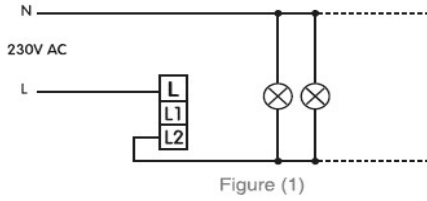

## PRODUCT DATASHEET

<b>Product Name :</b>	RL 6-100W Dimmer
<b>Product Code :</b>	90967129
<b>Product Series :</b>	Karre / Meridian
<b>Technical Specifications:</b>	
<i>Operating Voltage :</i>	230V~, 50Hz
<i>Maximum Output Power:</i>	100 W (R Type Load), 100 VA (L Type Load)
<i>Minimum Output Power:</i>	6 W
<b>Certifications:</b>	VDE, CE, PDG, WEEE
<b>Material :</b>	ABS (Acrylonitrile Butadine-Styrene)
<b>Colour Options :</b>	White, Beige

### Wiring Diagram:

Connection in Figure 1 is for normal switch use.  
Connection in Figure 2 is for two-way switch use.