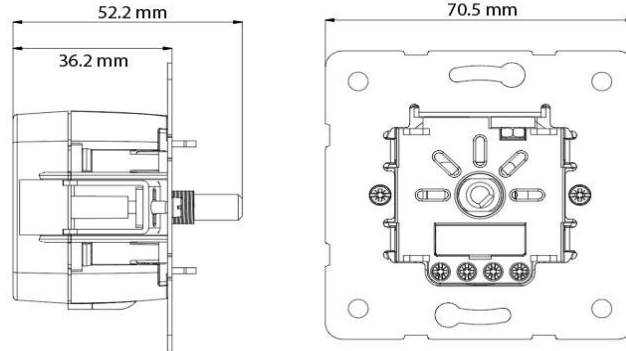

Dimensions:

Panasonic Electric Works Elektrik.San. ve Tic. A.Ş.
Abdurrahmangazi Mah. Ebubekir Cad. No: 44 Sancaktepe / İstanbul Tel: 0216 564 55 55 Fax: 0216 564 55 44
ewtr.panasonic.com