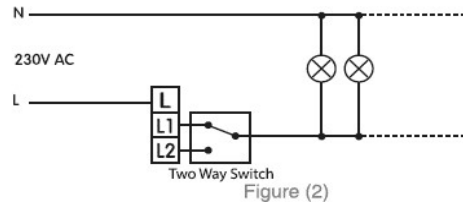

## PRODUCT DATASHEET

<b>Product Name :</b>	RL 6-100W Dimmer
<b>Product Code :</b>	90967129
<b>Product Series :</b>	Karre / Meridian
<b>Technical Specifications:</b>	
<i>Operating Voltage :</i>	230V~, 50Hz
<i>Maximum Output Power:</i>	100 W (R Type Load), 100 VA (L Type Load)
<i>Minimum Output Power:</i>	6 W
<b>Certifications:</b>	VDE, CE, PDG, WEEE
<b>Material :</b>	ABS (Acrylonitrile Butadine-Styrene)
<b>Colour Options :</b>	White, Beige

### Wiring Diagram:

Connection in Figure 1 is for normal switch use.  
Connection in Figure 2 is for two-way switch use.