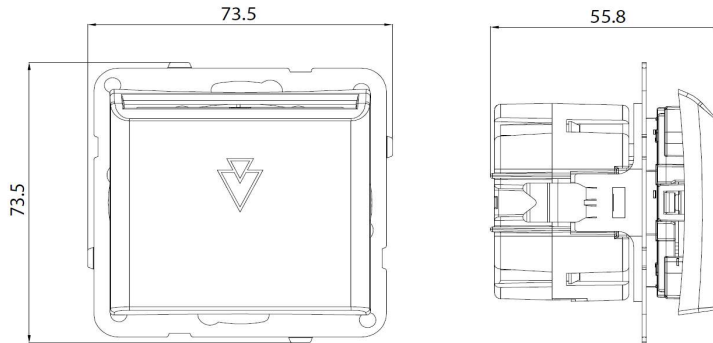

PRODUCT DATASHEET

Product Name :	5V Energy Saver Card Reader with Switch Mechanism+Cover
Product Code :	90967118
Product Series :	Karre/Meridian
Technical Specifications:	
<i>Operating Voltage</i>	5 V DC
<i>Operating Temperature</i>	0...45 °C
<i>Power Consumption</i>	5 V DC 0.03A...0.2A
<i>Connection Wire</i>	Minimum 0.50 mm ² diameter
<i>Card Sensing Method</i>	RFID
Material :	ABS (Acrylonitrile Butadine-Styrene)
Colour Options :	White, Beige

Wiring Diagram:

Dimensions:

Panasonic Electric Works Elektrik.San. ve Tic. A.Ş.
 Abdurrahmangazi Mah. Ebubekir Cad. No: 44 Sancaktepe / İstanbul Tel: 0216 564 55 55 Fax: 0216 564 55 44
 ewtr.panasonic.com