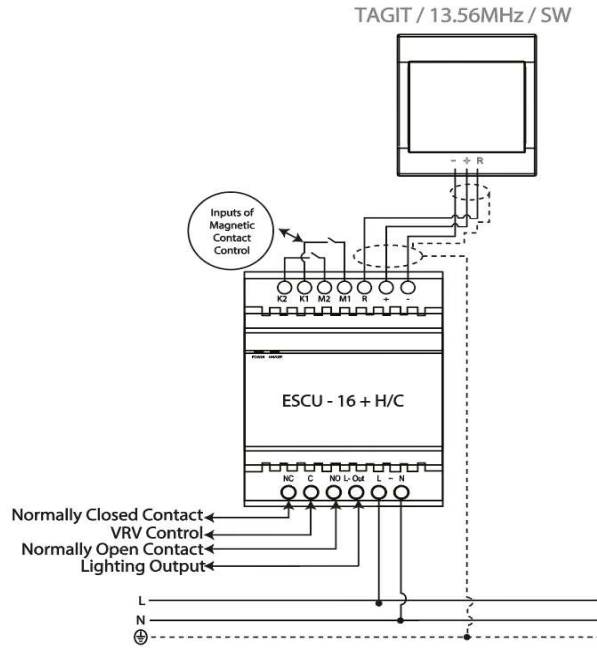

PRODUCT DATASHEET

Product Name :	5V Energy Saver Card Reader with Switch Mechanism+Cover
Product Code :	90967118
Product Series :	Karre/Meridian
Technical Specifications:	
<i>Operating Voltage</i>	5 V DC
<i>Operating Temperature</i>	0...45 °C
<i>Power Consumption</i>	5 V DC 0.03A...0.2A
<i>Connection Wire</i>	Minimum 0.50 mm ² diameter
<i>Card Sensing Method</i>	RFID
Material :	ABS (Acrylonitrile Butadine-Styrene)
Colour Options :	White, Beige

Wiring Diagram:

Dimensions:

Panasonic Electric Works Elektrik.San. ve Tic. A.Ş.
 Abdurrahmangazi Mah. Ebubekir Cad. No: 44 Sancaktepe / İstanbul Tel: 0216 564 55 55 Fax: 0216 564 55 44
 ewtr.panasonic.com