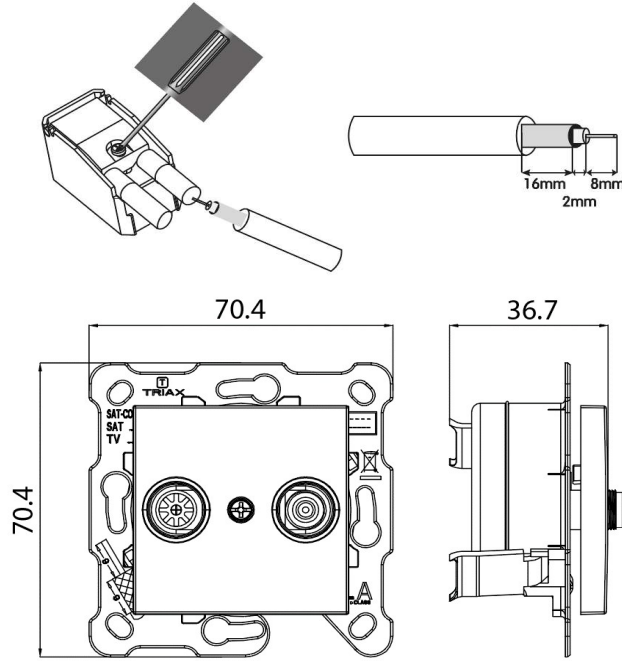

Dimensions:

Panasonic Electric Works Elektrik.San. ve Tic. A.Ş.
Abdurrahmangazi Mah. Ebubekir Cad. No: 44 Sancaktepe / İstanbul Tel: 0216 564 55 55 Fax: 0216 564 55 44
ewtr.panasonic.com