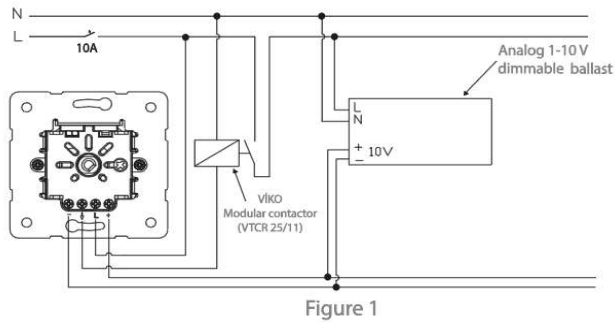

PRODUCT DATASHEET

Product Name :	1-10V Dimmer
Product Code :	90967084
Product Series :	Karre / Meridian
Technical Specifications:	
Control Voltage :	0.8V - 11V
Control Current:	Max. 50mA
Switching Current for AC 230V	5AX
Colour Options :	White, Beige
Certifications:	VDE, CE, PDG, WEEE
Material :	ABS (Acrylonitrile Butadine-Styrene)

Wiring Diagram:

Connection in Figure 1 is for loads over 230 VAC 5AX,
 Connection in Figure 2 is for loads up to 230 VAC 5AX.

Dimensions:

Panasonic Electric Works Elektrik.San. ve Tic. A.Ş.
 Abdurrahmangazi Mah. Ebubekir Cad. No: 44 Sancaktepe / İstanbul Tel: 0216 564 55 55 Fax: 0216 564 55 44
 ewtr.panasonic.com