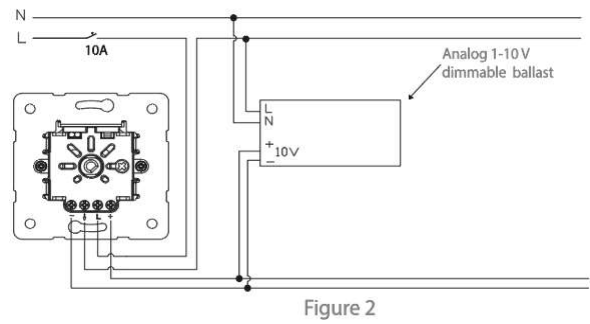

PRODUCT DATASHEET

Product Name :	1-10V Dimmer
Product Code :	90967084
Product Series :	Karre / Meridian
Technical Specifications:	
Control Voltage :	0.8V - 11V
Control Current:	Max. 50mA
Switching Current for AC 230V	5AX
Colour Options :	White, Beige
Certifications:	VDE, CE, PDG, WEEE
Material :	ABS (Acrylonitrile Butadine-Styrene)

Wiring Diagram:

Connection in Figure 1 is for loads over 230 VAC 5AX,
 Connection in Figure 2 is for loads up to 230 VAC 5AX.

Dimensions:

Panasonic Electric Works Elektrik.San. ve Tic. A.Ş.
 Abdurrahmangazi Mah. Ebubekir Cad. No: 44 Sancaktepe / İstanbul Tel: 0216 564 55 55 Fax: 0216 564 55 44
 ewtr.panasonic.com