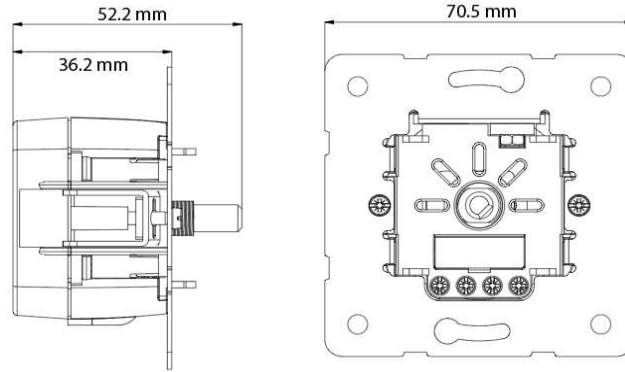

PRODUCT DATASHEET

Product Name :	1-10V Dimmer
Product Code :	90967084
Product Series :	Karre / Meridian
Technical Specifications:	
Control Voltage :	0.8V - 11V
Control Current:	Max. 50mA
Switching Current for AC 230V	5AX
Colour Options :	White, Beige
Certifications:	VDE, CE, PDG, WEEE
Material :	ABS (Acrylonitrile Butadine-Styrene)

Wiring Diagram:

Connection in Figure 1 is for loads over 230 VAC 5AX,
 Connection in Figure 2 is for loads up to 230 VAC 5AX.

Dimensions:

Panasonic Electric Works Elektrik.San. ve Tic. A.Ş.
 Abdurrahmangazi Mah. Ebubekir Cad. No: 44 Sancaktepe / İstanbul Tel: 0216 564 55 55 Fax: 0216 564 55 44
 ewtr.panasonic.com