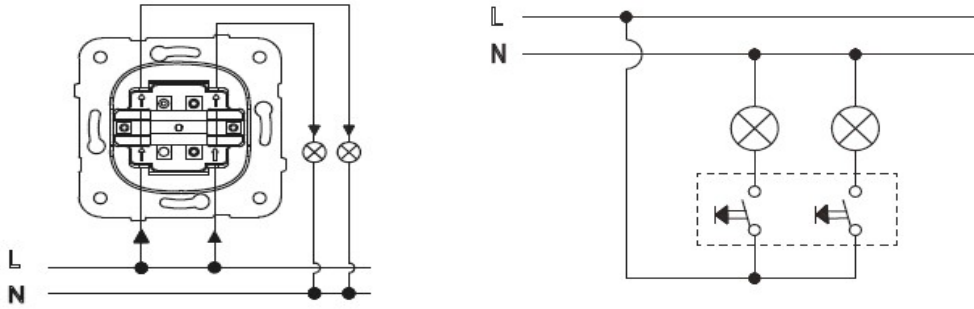

PRODUCT DATASHEET

Product Name : K/M Two Gang One Way Push Button Mechanism+Button

Product Code : 90967083

Product Series : Karre/Meridian

Technical Specifications:

Rated Current : 10AX, 250V~

Colour Options : White, Beige

Material of Button: ABS (Acrylonitrile Butadine-Styrene)

Cable Standard:

Cable Diameter : 1mm²-2,5mm²

Applicable Cable: Solid Wire, Stranded Wire

Wiring and Circuit Diagram:

Dimensions:

Panasonic Electric Works Elektrik.San. ve Tic. A.Ş.
Abdurrahmangazi Mah. Ebubekir Cad. No: 44 Sancaktepe / İstanbul Tel: 0216 564 55 55 Fax: 0216 564 55 44
ewtr.panasonic.com