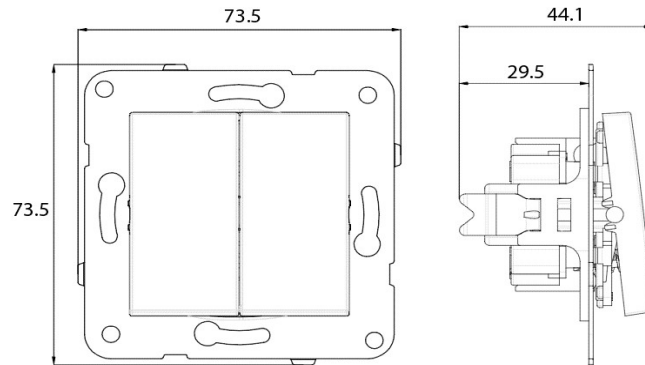

PRODUCT DATASHEET

Product Name : K/M Two Gang One Way Push Button Mechanism+Button

Product Code : 90967083

Product Series : Karre/Meridian

Technical Specifications:

Rated Current : 10AX, 250V~

Colour Options : White, Beige

Material of Button: ABS (Acrylonitrile Butadine-Styrene)

Cable Standard:

Cable Diameter : 1mm²-2,5mm²

Applicable Cable: Solid Wire, Stranded Wire

Wiring and Circuit Diagram:

Dimensions:

Panasonic Electric Works Elektrik.San. ve Tic. A.Ş.
Abdurrahmangazi Mah. Ebubekir Cad. No: 44 Sancaktepe / İstanbul Tel: 0216 564 55 55 Fax: 0216 564 55 44
ewtr.panasonic.com