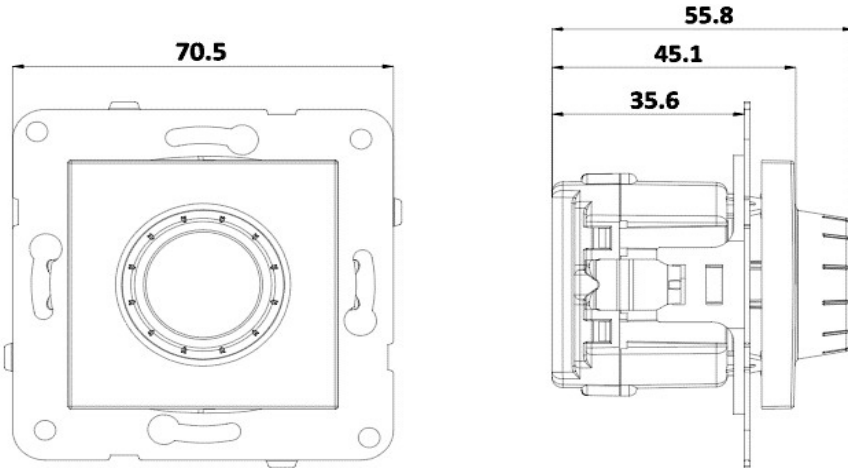

Dimensions:

Panasonic Electric Works Elektrik.San. ve Tic. A.Ş.
Abdurrhmanğazi Mah. Ebubekir Cad. No: 44 Sancaktepe / İstanbul Tel: 0216 564 55 55 Fax: 0216 564 55 44
ewtr.panasonic.com