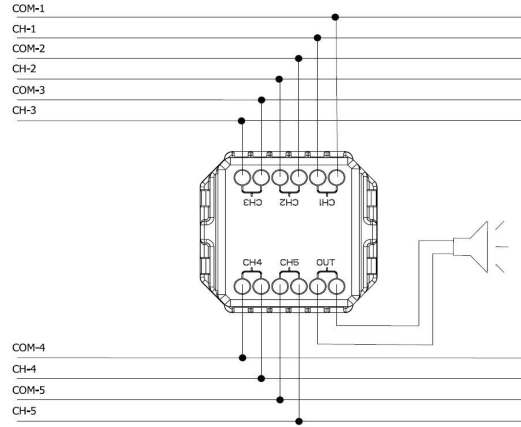

PRODUCT DATASHEET

V:KO
by **Panasonic**

Product Name : Channal Selective Switch Mechanism+Button

Product Code : 90967082

Product Series : Karre/Meridian

Material : ABS (Acrylonitrile Butadine-Styrene)

Colour Options : White, Beige

Certificates : CE, WEEE

Technical Information and Wiring Diagram:

- Direction one of the 5 different voice channels to one outlet
- 2.5 Wpeak speaker support in 8 Ohm system
- 100 Wpeak speaker support in 100V system