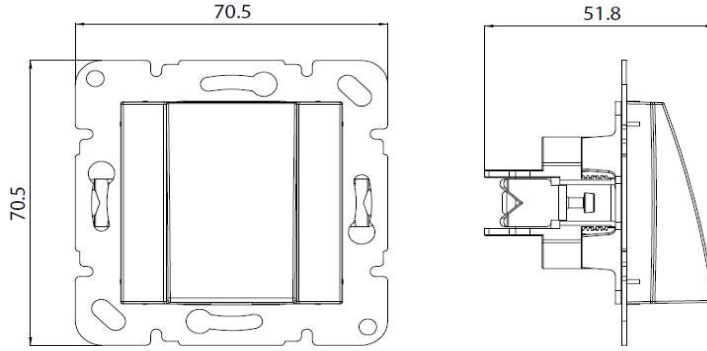

PRODUCT DATASHEET

V:KO
by **Panasonic**

Product Name : *Cable Output Mechanism+Cover*

Product Code : *90967077*

Product Series : *Karre/Meridian*

Technical Specifications:

Material : *ABS (Acrylonitrile Butadine-Styrene)*

Colour Options : *White, Beige*

Certificates : *CE*

Dimensions:

Panasonic Electric Works Elektrik.San. ve Tic. A.Ş.
Abdurrahmangazi Mah. Ebubekir Cad. No: 44 Sancaktepe / Istanbul Tel: 0216 564 55 55 Fax: 0216 564 55 44
ewtr.panasonic.com