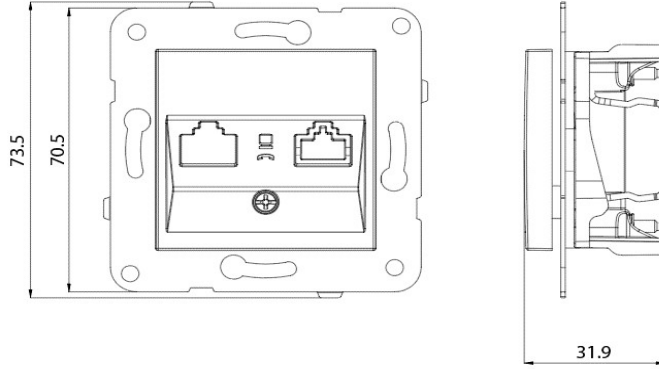

PRODUCT DATASHEET

V:KO
by **Panasonic**

Product Name :	White Double Keystone Socket without Jack Mechanism+Cover
Product Code :	90967062
Product Series :	Karre/Meridian
Colour Options :	White, Beige
Technical Specifications:	
Material of Cover :	ABS (Acrylonitrile Butadine-Styrene)
Certificates :	CE, PGD, WEEE

Dimensions:

Panasonic Electric Works Elektrik.San. ve Tic. A.Ş.
Abdurrhmanğazi Mah. Ebubekir Cad. No: 44 Sancaktepe / İstanbul Tel: 0216 564 55 55 Fax: 0216 564 55 44
ewtr.panasonic.com