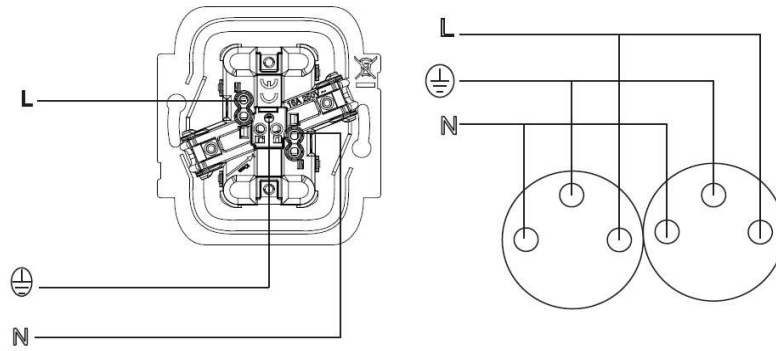

PRODUCT DATASHEET

V:KO
by **Panasonic**

Product Name : Double UPS Socket with Safety Shutter

Product Code : 90967057

Product Series : Karre/Meridian

Technical Specifications:

Rated Current : 16AX, 250V~

Terminal Type : Screw Terminal

Dimensions:

Panasonic Electric Works Elektrik.San. ve Tic. A.Ş.

Abdurrahmangazi Mah. Ebubekir Cad. No: 44 Sancaktepe / İstanbul Tel: 0216 564 55 55 Fax: 0216 564 55 44

ewtr.panasonic.com