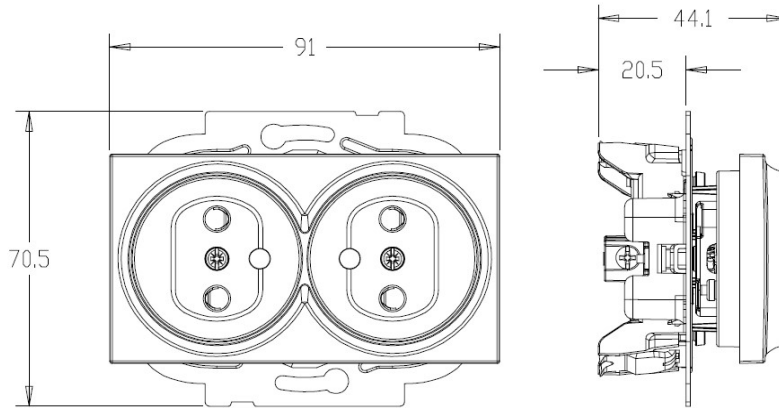

PRODUCT DATASHEET

V:KO
by **Panasonic**

Product Name : Double UPS Socket with Safety Shutter

Product Code : 90967057

Product Series : Karre/Meridian

Technical Specifications:

Rated Current : 16AX, 250V~

Terminal Type : Screw Terminal

Material : ABS (Acrylonitrile Butadine-Styrene)

Certificates : CE, PGD, WEEE, VDE, TSE, EAC

Colour : White, Beige

Cable Standard:

Cable Diameter : 1mm²-2,5mm²

Applicable Cable: Solid Wire, Stranded Wire

Wiring Diagram:

Dimensions:

Panasonic Electric Works Elektrik.San. ve Tic. A.Ş.

Abdurrahmangazi Mah. Ebubekir Cad. No: 44 Sancaktepe / İstanbul Tel: 0216 564 55 55 Fax: 0216 564 55 44

ewtr.panasonic.com