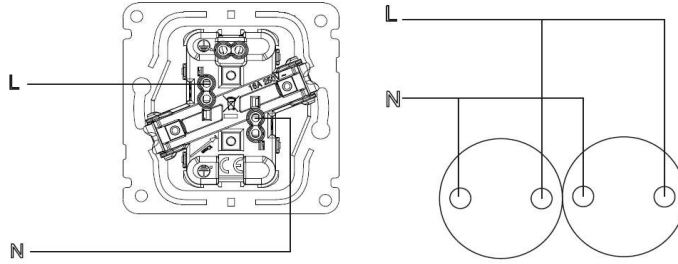

PRODUCT DATA SHEET

V:KO
by **Panasonic**

Product Name : Double Socket 2P with Mechanism+Cover

Product Code : 90967055

Product Series : Karre/Meridian

Technical Specifications :

Rated Current : 16A, 250V~

Terminal Type : Screw Terminal

Materials : PC-ABS

Colour Options : White, Beige

Certifications : TSE, VDE, EAC, CE, WEEE

Cable Standard:

Cable Diameter: 1,5mm²-2,5mm²

Cable Type: Rigid Solid, Rigid Stranded

IP Degree: IP20

Screw
Terminal

Wiring and Circuit Diagram:

Dimension: