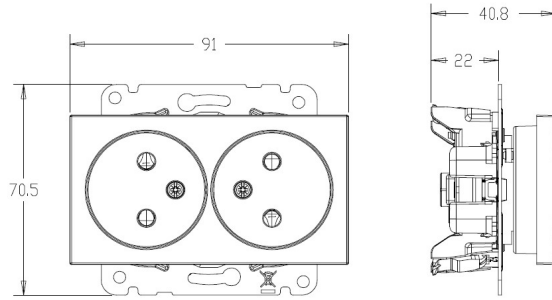

PRODUCT DATA SHEET

V:KO
by **Panasonic**

Product Name : Double Socket 2P with Mechanism+Cover

Product Code : 90967055

Product Series : Karre/Meridian

Technical Specifications :

Rated Current : 16A, 250V~

Terminal Type : Screw Terminal

Materials : PC-ABS

Colour Options : White, Beige

Certifications : TSE, VDE, EAC, CE, WEEE

Cable Standard:

Cable Diameter: 1,5mm²-2,5mm²

Cable Type: Rigid Solid, Rigid Stranded

IP Degree: IP20

Screw
Terminal

Wiring and Circuit Diagram:

Dimension:

Panasonic Electric Works Elektrik.San. ve Tic. A.Ş.

Abdurrahmangazi Mah. Ebubekir Cad. No: 44 Sancaktepe / İstanbul Tel: 0216 564 55 55 Fax: 0216 564 55 44
ewtr.panasonic.com