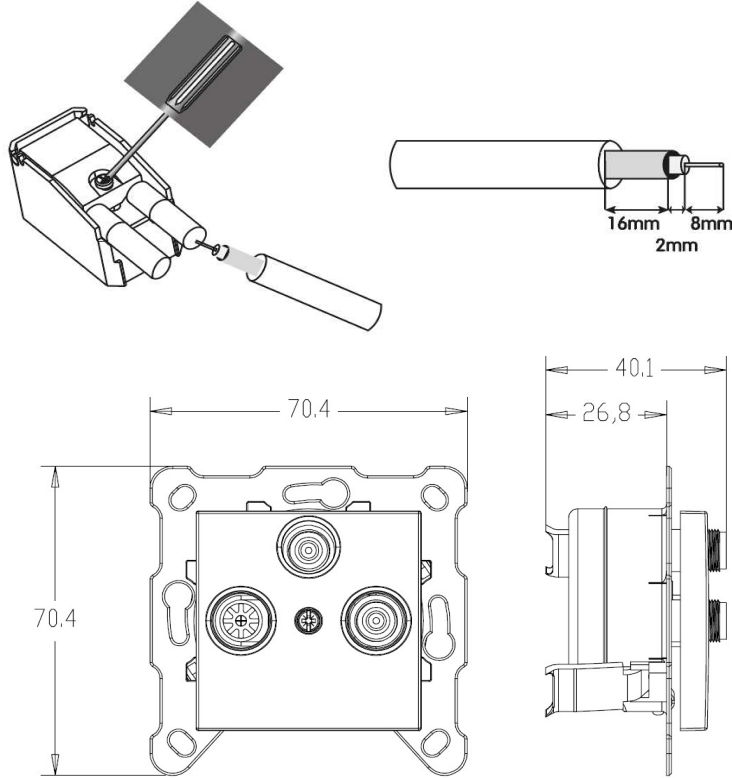

Wiring Diagram and Dimensions:

Panasonic Electric Works Elektrik.San. ve Tic. A.Ş.
Abdurrahmangazi Mah. Ebubekir Cad. No: 44 Sancaktepe / Istanbul Tel: 0216 564 55 55 Fax: 0216 564 55 44
ewtr.panasonic.com