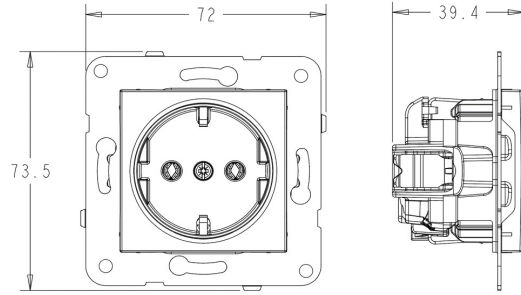

PRODUCT DATA SHEET

V:KO
by **Panasonic**

Product Name :	<i>Earthed Socket with Shutter Mechanism+Cover</i>
Product Code :	<i>90967042</i>
Product Series :	<i>Karre/Meridian</i>
Technical Specifications :	
<i>Rated Current :</i>	<i>16A, 250V~</i>
<i>Terminal Type :</i>	<i>Screw Terminal</i>
Material of Cover :	<i>ABS (Acrylonitrile Butadine-Styrene)</i>
Certifications :	<i>VDE, EAC, CE, WEEE</i>
Colour Options :	<i>White, Beige</i>
Cable Standard:	
<i>Cable Diameter:</i>	<i>1,5mm²-2,5mm²</i>
<i>Cable Type:</i>	<i>Solid Wire, Stranded Wire</i>

Wiring and Circuit Diagram :

Dimension:

Panasonic Electric Works Elektrik San. ve Tic. A.Ş.
Abdurrahmangazi Mah. Ebubekir Cad. No: 44 Sancaktepe / İstanbul Tel: 0216 564 55 55 Fax: 0216 564 55 44
ewtr.panasonic.com