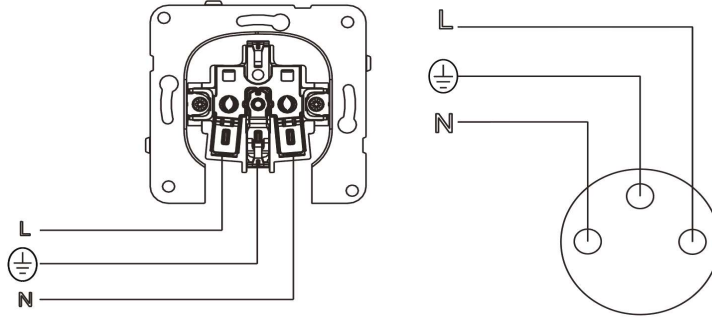

PRODUCT DATA SHEET

V:KO
by **Panasonic**

Product Name :	<i>Earthed Socket with Shutter Mechanism+Cover</i>
Product Code :	<i>90967042</i>
Product Series :	<i>Karre/Meridian</i>
Technical Specifications :	
<i>Rated Current :</i>	<i>16A, 250V~</i>
<i>Terminal Type :</i>	<i>Screw Terminal</i>
Material of Cover :	<i>ABS (Acrylonitrile Butadine-Styrene)</i>
Certifications :	<i>VDE, EAC, CE, WEEE</i>
Colour Options :	<i>White, Beige</i>
Cable Standard:	
<i>Cable Diameter:</i>	<i>1,5mm²-2,5mm²</i>
<i>Cable Type:</i>	<i>Solid Wire, Stranded Wire</i>

Wiring and Circuit Diagram :

Dimension:

Panasonic Electric Works Elektrik San. ve Tic. A.Ş.
Abdurrahmangazi Mah. Ebubekir Cad. No: 44 Sancaktepe / İstanbul Tel: 0216 564 55 55 Fax: 0216 564 55 44
ewtr.panasonic.com