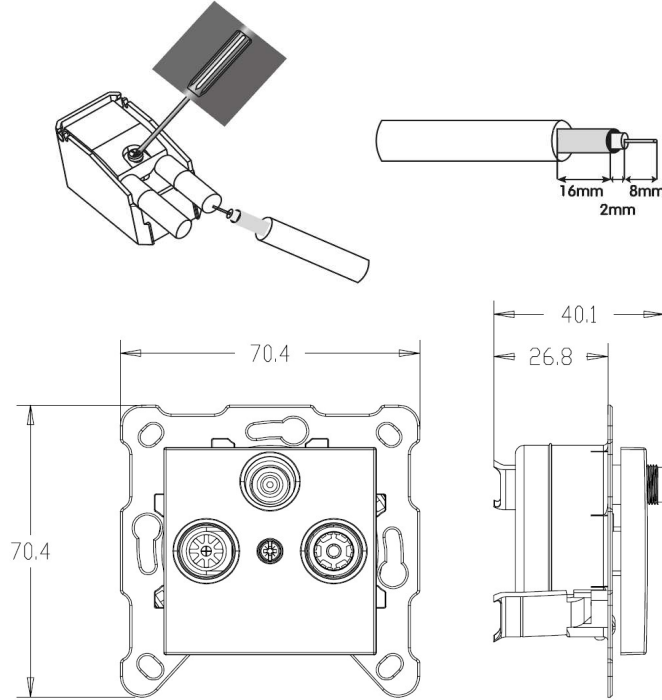

Wiring Diagram and Dimensions:

Panasonic Electric Works Elektrik.San. ve Tic. A.Ş.
Abdurrahmangazi Mah. Ebubekir Cad. No: 44 Sancaktepe / İstanbul Tel: 0216 564 55 55 Fax: 0216 564 55 44
ewtr.panasonic.com