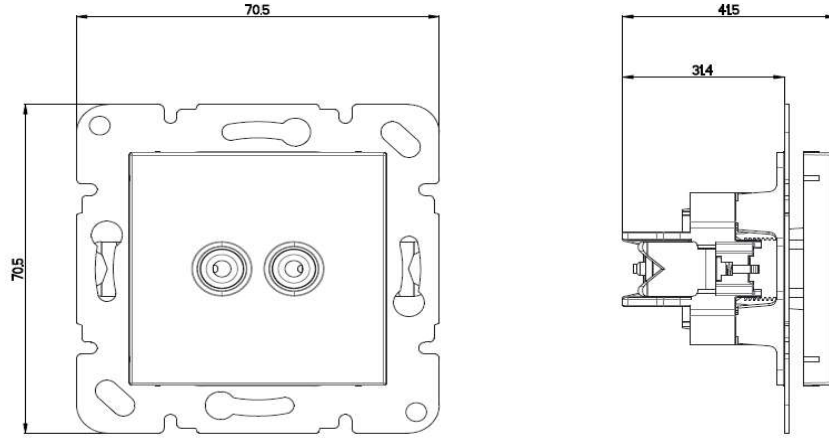

PRODUCT DATA SHEET

Panasonic

Product Name : Audio Socket Mechanism+Button

Product Code : 90967037

Product Series : Karre/Meridian

Technical Specifications :

2 Loudspeaker sockets

Distance between centers: 14mm

Terminal connection

Colour Options : White, Beige

Certifications : CE, PGD, WEEE

Dimensions :

Panasonic Electric Works Elektrik.San. ve Tic. A.Ş.

Abdurrahmangazi Mah. Ebubekir Cad. No: 44 Sancaktepe / İstanbul Tel: 0216 564 55 55 Fax: 0216 564 55 44