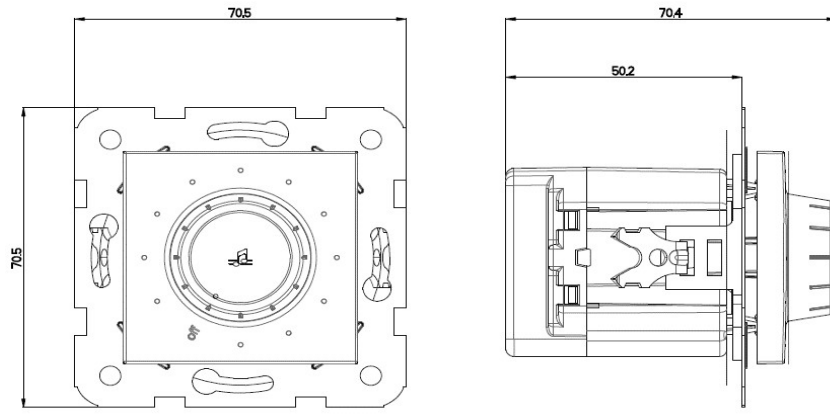

PRODUCT DATA SHEET

V:KO
by **Panasonic**

Product Name : Emergency Announcement Transformer Loudspeaker
Switch Mechanism+Button

Product Code : 90967028

Product Series : Karre/ Meridian

Technical Specifications :

Dimensions :

Panasonic Electric Works Elektrik.San. ve Tic. A.Ş.

Abdurrahmangazi Mah. Ebubekir Cad. No: 44 Sancaktepe / İstanbul Tel: 0216 564 55 55 Fax: 0216 564 55 44

ewtr.panasonic.com