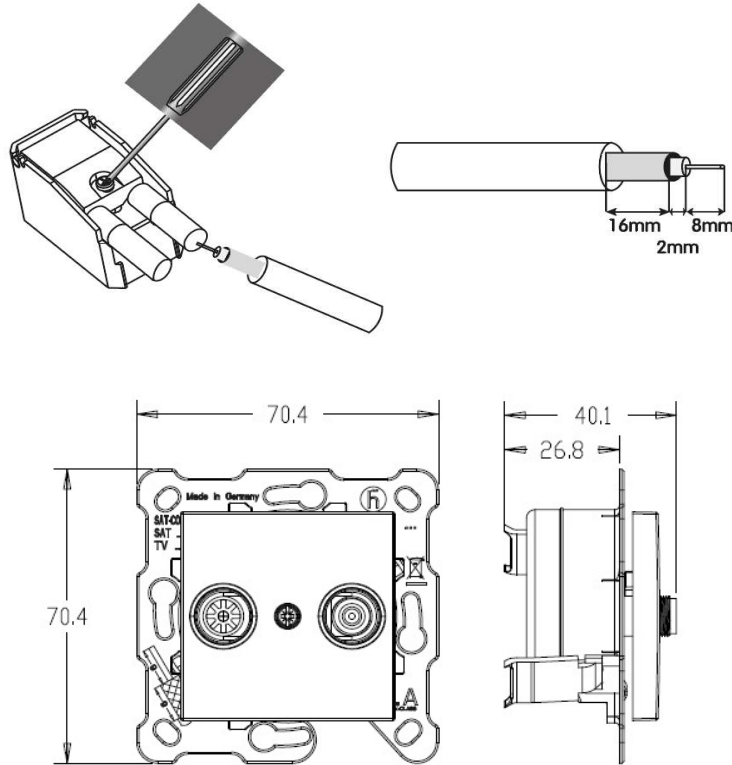

## PRODUCT DATASHEET

<b>Product Name :</b>	TV-Radio Socket Through-Pass 7dB
<b>Product Code :</b>	90967022
<b>Product Series :</b>	Karre/Meridian
<b>Technical Specifications:</b>	
<b>Material of Cover :</b>	ABS (Acrylonitrile Butadine-Styrene)
<b>Certificates :</b>	CE, WEEE
<b>Colour :</b>	White, Beige

**Product Details :**

- Suitable for central antenna and CATTV.
- Not affected by the parasite signals coming from the air for shielding feature.
- Ease of assembly thanks to the rear cover with hinge feature.
- Can be used in TV Socket 5-1000 MHz, SAT socket 5-1000 MHz band.
- RG 6 U6 type wire connection is recommended for the image quality.

			MHz /Subscriber Loss (dB)			
			RK	FM	VHF	UHF
TV-R	Through-Pass	FS 7D	5	87.5	118	470
			68	108	470	862
			8.0	9	8.0	8.0

**Wiring Diagram and Dimensions:**

Panasonic Electric Works Elektrik.San. ve Tic. A.Ş.  
 Abdurrahmangazi Mah. Ebubekir Cad. No: 44 Sancaktepe / Istanbul Tel: 0216 564 55 55 Fax: 0216 564 55 44  
 ewtr.panasonic.com