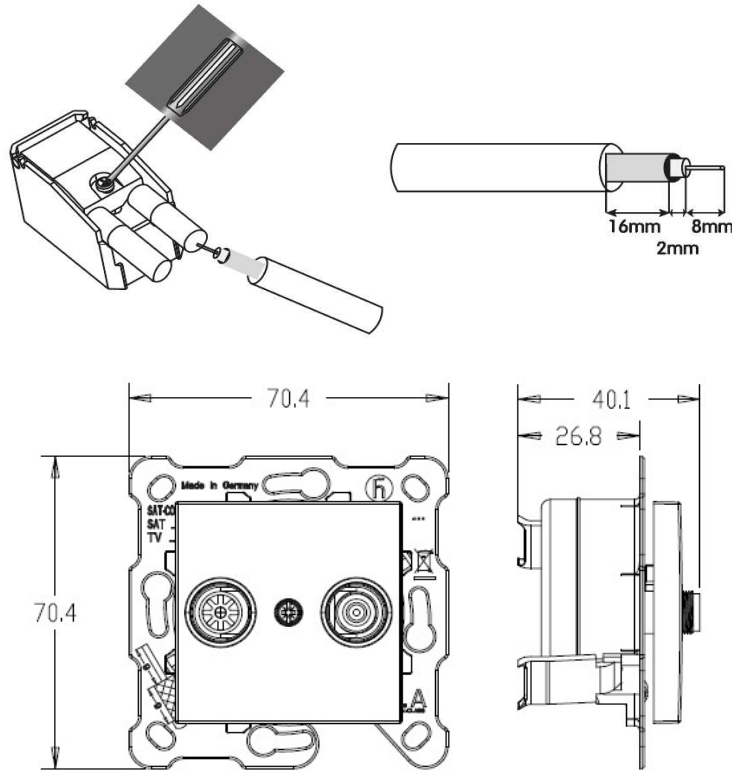

PRODUCT DATASHEET

Product Name :	<i>TV-Radio Socket Terminated</i>
Product Code :	<i>90967021</i>
Product Series :	<i>Karre/Meridian</i>
Technical Specifications:	
Material of Cover :	ABS (Acrylonitrile Butadine-Styrene)
Certificates :	CE, WEEE
Colour :	White, Beige

Product Details :

- Suitable for central antenna and CATTV.
- Not affected by the parasite signals coming from the air for shielding feature.
- Ease of assembly thanks to the rear cover with hinge feature.
- Can be used in TV Socke ????? MHz band,
- RG 6 U6 type wire connection is recommended for the image quality.

				MHz /Subscriber Loss (dB)			
				FM	VHF	UHF	
			RK	5	87.5	118	470
			68	108	470	862	
TV-R	Terminated	FS 01	0.8	1.0	1.0	0.5	

Wiring Diagram and Dimensions:

Panasonic Electric Works Elektrik.San. ve Tic. A.Ş.
 Abdurrahmangazi Mah. Ebubekir Cad. No: 44 Sancaktepe / İstanbul Tel: 0216 564 55 55 Fax: 0216 564 55 44
 ewtr.panasonic.com