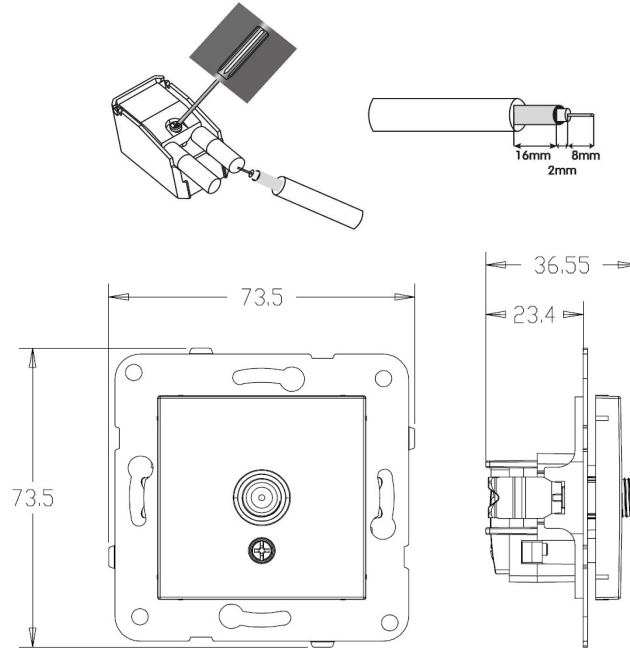

PRODUCT DATASHEET

Product Name :	<i>Satellite Socket with F Connector, Terminated</i>
Product Code :	<i>90967009</i>
Product Series :	<i>Karre/Meridian</i>
Technical Specifications:	
Material :	ABS (Acrylonitrile Butadine-Styrene)
Certificates :	CE, WEEE
Colour Options :	White, Beige

Product Details :

- Suitable for central antenna and CATTV.
- Not affected by the parasite signals coming from the air for shielding feature.
- Ease of assembly thanks to the rear cover with hinge feature.
- Can be used in TV Socket 5-2400 MHz band.
- RG 6 U6 type wire connection is recommended for the image quality.

	SAT					
f/MHz	5-47	47-470	470-862	862-1000	1000-2400	2400
Subscriber Loss (dB)	$\leq 3,5$					

Dimensions:

Panasonic Electric Works Elektrik.San. ve Tic. A.Ş.
Abdurrahmangazi Mah. Ebubekir Cad. No: 44 Sancaktepe / Istanbul Tel: 0216 564 55 55 Fax: 0216 564 55 44
ewtr.panasonic.com