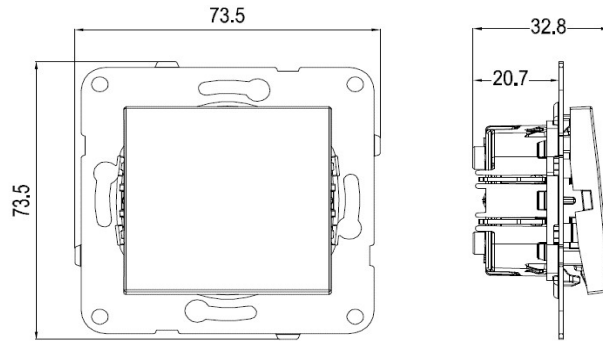

PRODUCT DATASHEET

V:KO
by **Panasonic**

Product Name : Push Button with Bell Symbol

Product Code : 90967006

Product Series : Karre/Meridian

Technical Specifications:

Rated Current : 10AX, 250V~

Terminal Type : Screw Terminal

Material : ABS (Acrylonitrile Butadine-Styrene)

Colour Options : White, Beige

Certificates : TSE, VDE, NF, EAC, CE, WEEE

Cable Standard:

Cable Diameter : 1mm²-2,5mm²

Applicable Cable: Solid Wire, Stranded Wire

Screw
Terminal

Wiring Diagram:

Dimensions:

Panasonic Electric Works Elektrik.San. ve Tic. A.Ş.
Abdurrahmangazi Mah. Ebubekir Cad. No: 44 Sancaktepe / Istanbul Tel: 0216 564 55 55 Fax: 0216 564 55 44
ewtr.panasonic.com