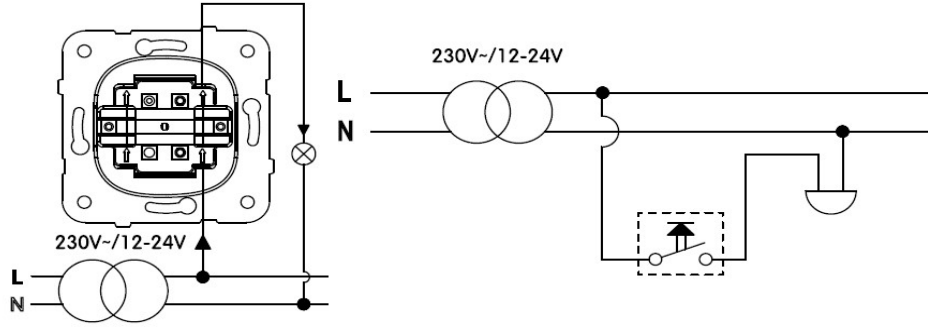

PRODUCT DATASHEET

V:KO
by **Panasonic**

Product Name : Push Button with Bell Symbol

Product Code : 90967006

Product Series : Karre/Meridian

Technical Specifications:

Rated Current : 10AX, 250V~

Terminal Type : Screw Terminal

Material : ABS (Acrylonitrile Butadine-Styrene)

Colour Options : White, Beige

Certificates : TSE, VDE, NF, EAC, CE, WEEE

Cable Standard:

Cable Diameter : 1mm²-2,5mm²

Applicable Cable: Solid Wire, Stranded Wire

Screw
Terminal

Wiring Diagram:

Dimensions:

Panasonic Electric Works Elektrik.San. ve Tic. A.Ş.
Abdurrahmangazi Mah. Ebubekir Cad. No: 44 Sancaktepe / Istanbul Tel: 0216 564 55 55 Fax: 0216 564 55 44
ewtr.panasonic.com