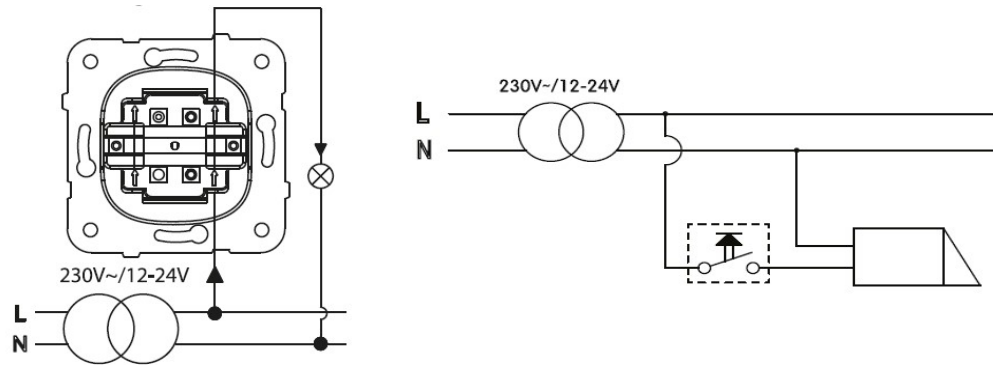

PRODUCT DATA SHEET

V:KO
by **Panasonic**

Product Name : Push Button with Key Symbol Mech.+Button

Product Code : 90967005

Product Series : Karre / Meridian

Technical Specifications :

Rated Current : 10AX, 250V~

Terminal Type : Screw Connection

Colour Options : White, Beige

Materials : ABS

Certifications : CE, EAC, VDE, WEEE

Cable Standard:

Cable Diameter : 1mm²-2,5mm²

Applicable Cable: Solid Wire, Stranded Wire

Wiring and Circuit Diagram :