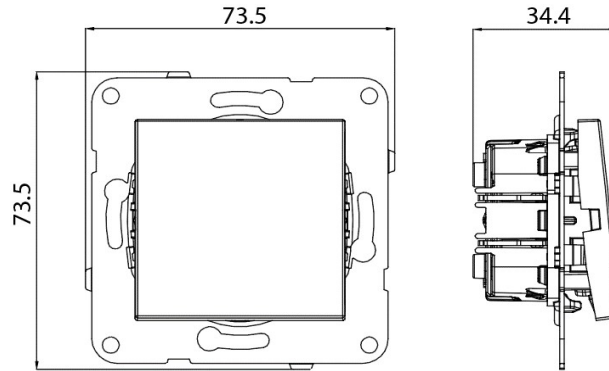

PRODUCT DATA SHEET

V:KO
by **Panasonic**

Product Name : Push Button with Key Symbol Mech.+Button

Product Code : 90967005

Product Series : Karre / Meridian

Technical Specifications :

Rated Current : 10AX, 250V~

Terminal Type : Screw Connection

Colour Options : White, Beige

Materials : ABS

Certifications : CE, EAC, VDE, WEEE

Cable Standard:

Cable Diameter : 1mm²-2,5mm²

Applicable Cable: Solid Wire, Stranded Wire

Wiring and Circuit Diagram :

Dimensions :

Panasonic Electric Works Elektrik.San. ve Tic. A.Ş.
Abdurrahmangazi Mah. Ebubekir Cad. No: 44 Sancaktepe / İstanbul Tel: 0216 564 55 55 Fax: 0216 564 55 44
ewtr.panasonic.com