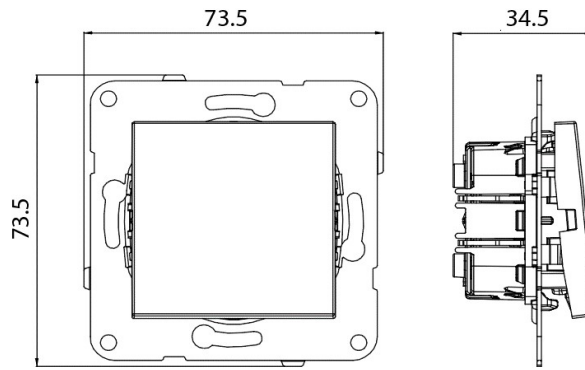

PRODUCT DATA SHEET

V:KO
by **Panasonic**

Product Name :	One Way Switch Mechanism+Button
Product Code :	90967001
Product Series :	Karre / Meridian
Technical Specifications :	
<i>Rated Current :</i>	10AX, 250V~
<i>Terminal Type :</i>	Screw Terminal
Colour Options :	White, Beige
Material of Button :	ABS (Acrylonitrile Butadine-Styrene)
Certifications :	TSE, VDE, NF, EAC, CE, WEEE
Cable Standard:	
<i>Cable Diameter :</i>	1mm ² -2,5mm ²
<i>Applicable Cable:</i>	Solid Wire, Stranded Wire

Circuit Diagram :

Dimensions :

Panasonic Electric Works Elektrik.San. ve Tic. A.Ş.

Abdurrahmangazi Mah. Ebubekir Cad. No: 44 Sancaktepe / İstanbul Tel: 0216 564 55 55 Fax: 0216 564 55 44

ewtr.panasonic.com