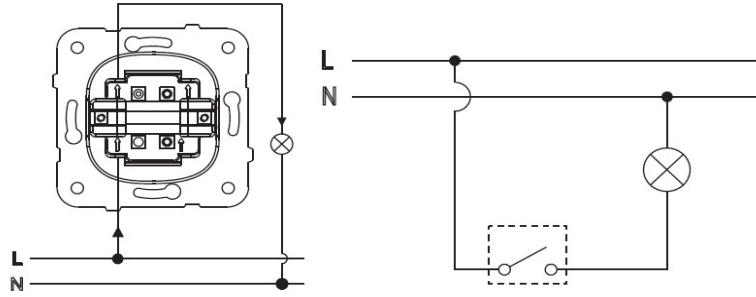

PRODUCT DATA SHEET

V:KO
by **Panasonic**

Product Name :	One Way Switch Mechanism+Button
Product Code :	90967001
Product Series :	Karre / Meridian
Technical Specifications :	
<i>Rated Current :</i>	10AX, 250V~
<i>Terminal Type :</i>	Screw Terminal
Colour Options :	White, Beige
Material of Button :	ABS (Acrylonitrile Butadine-Styrene)
Certifications :	TSE, VDE, NF, EAC, CE, WEEE
Cable Standard:	
<i>Cable Diameter :</i>	1mm ² -2,5mm ²
<i>Applicable Cable:</i>	Solid Wire, Stranded Wire

Circuit Diagram :

Dimensions :

Panasonic Electric Works Elektrik.San. ve Tic. A.Ş.

Abdurrahmangazi Mah. Ebubekir Cad. No: 44 Sancaktepe / İstanbul Tel: 0216 564 55 55 Fax: 0216 564 55 44

ewtr.panasonic.com