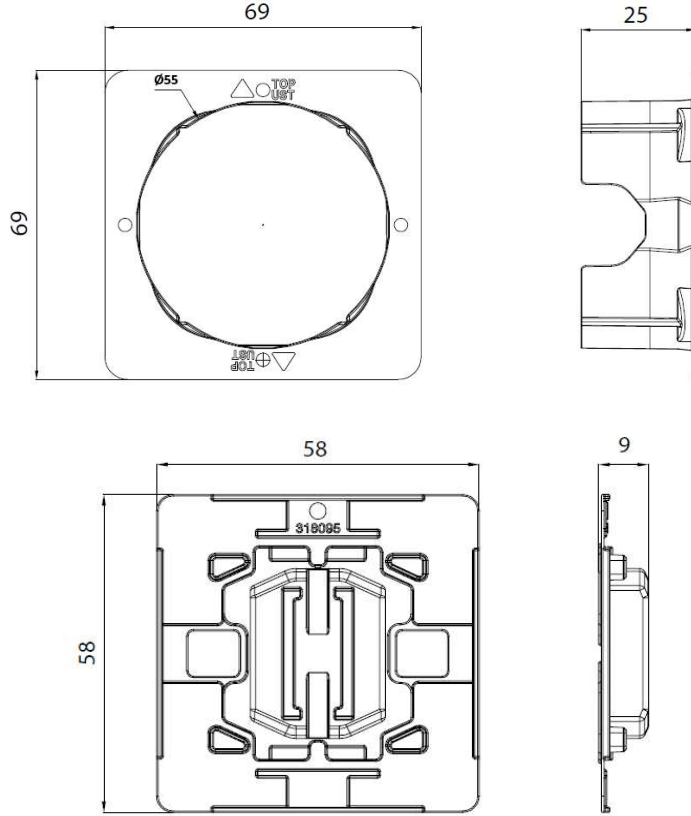

PRODUCT DATASHEET

V:KO
by **Panasonic**

Product Name : K/M IP 44 2-Gang One-Way Switch Gasket Kit

Product Codes : 90960304

Product Series : Karre/Meridian

Technical Specifications:

Material : TPE

Dimension: