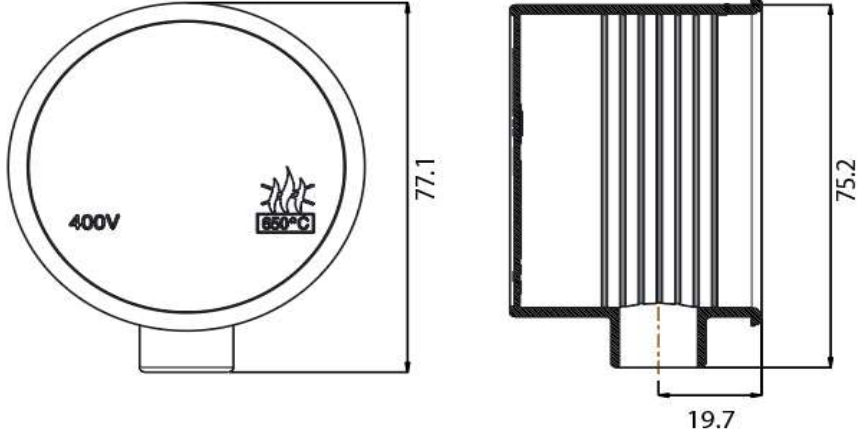

PRODUCT DATASHEET

V:KO
by **Panasonic**

Product Name :	Norm Box
Product Code :	90926303
Technical Specifications:	
Material :	PP
Certifications	CE, PDG, WEEE, EAC, TSE

Dimentions:

Panasonic Electric Works Elektrik.San. ve Tic. A.Ş.
Abdurrahmangazi Mah. Ebubekir Cad. No: 44 Sancaktepe / İstanbul Tel: 0216 564 55 55 Fax: 0216 564 55 44
ewtr.panasonic.com