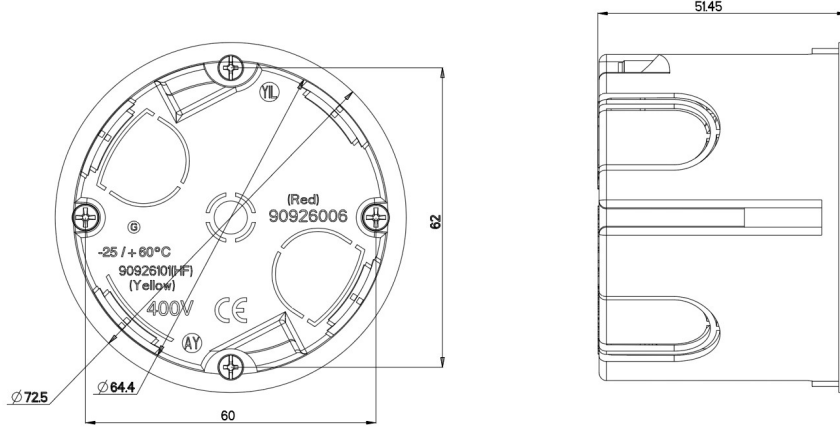

PRODUCT DATASHEET

V:KO
by **Panasonic**

Product Name : Drywall Mounting Box

Product Code : 90926006

Technical Specifications:

Certifications CE, PDG, WEEE, EAC, TSE

Dimensions:

Panasonic Electric Works Elektrik.San. ve Tic. A.Ş.
Abdurrahmangazi Mah. Ebubekir Cad. No: 44 Sancaktepe / Istanbul Tel: 0216 564 55 55 Fax: 0216 564 55 44
ewtr.panasonic.com