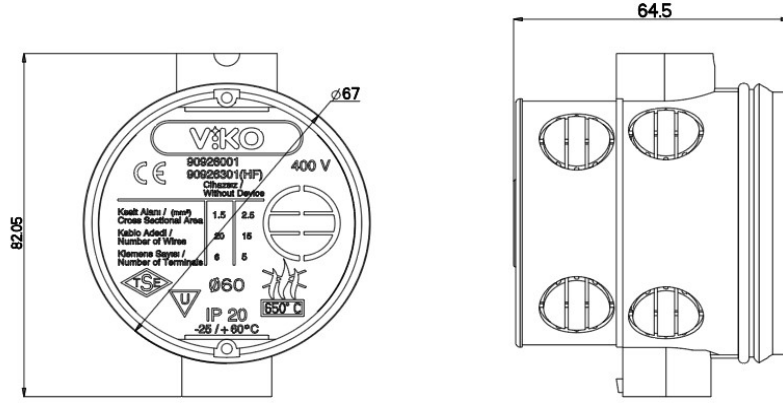

## PRODUCT DATASHEET

**V:KO**  
by **Panasonic**

**Product Name :** *Wall Box- Deep and Extendable*

**Product Code :** *90926001*

**Technical Specifications:**

**Certifications** CE, PDG, WEEE, EAC, TSE

**Dimensions:**