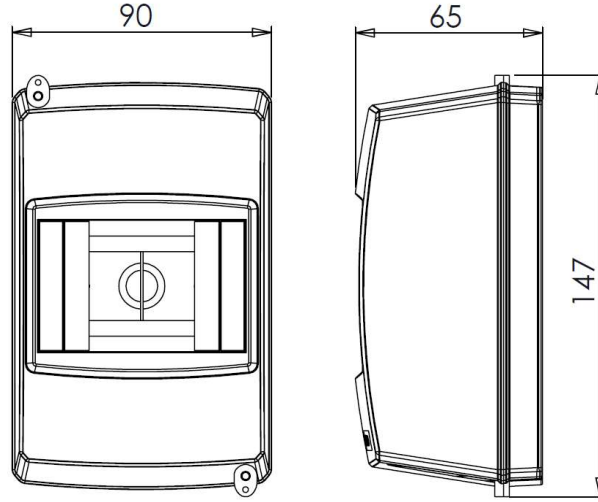

PRODUCT DATASHEET

V:KO
by **Panasonic**

Product Name : 3&4 Gang Surface Mounted Distribution Box

Product Code : 90914003

Technical Specifications:

Material : ABS (Acrylonitrile Butadine-Styrene)

Certifications CE, TSE, WEEE

Dimensions:

Panasonic Electric Works Elektrik.San. ve Tic. A.Ş.
Abdurrahmangazi Mah. Ebubekir Cad. No: 44 Sancaktepe / İstanbul Tel: 0216 564 55 55 Fax: 0216 564 55 44
ewtr.panasonic.com