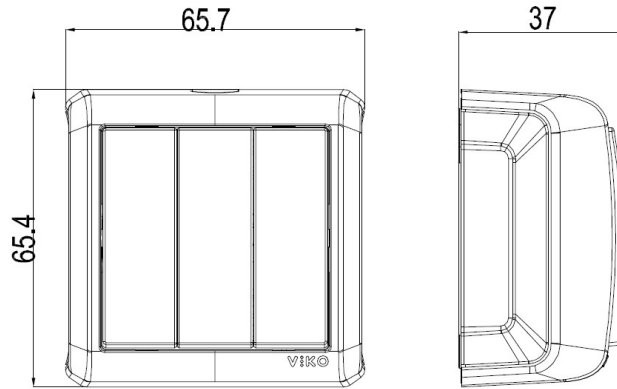

PRODUCT DATA SHEET

V:KO
by **Panasonic**

Product Name :	Vera White 3-Gang Switch
Product Code :	90681068
Product Series :	Vera
Technical Specifications :	
<i>Rated Current :</i>	10AX, 250V~
<i>Switch Function :</i>	One-Way
<i>Terminal Type :</i>	Screw Terminal
Materials :	
<i>Outer Body :</i>	Glass-Fibre reinforced PP
<i>Rocker :</i>	ABS
<i>Mechanism :</i>	PC
Certifications :	TSE, VDE, NF, EAC, CE
Cable Standard:	
<i>Cable Diameter :</i>	1mm ² -2,5mm ²
<i>Applicable Cable:</i>	Solid Wire, Stranded Wire
IP Degree:	IP20

Screw
Terminal

Circuit Diagram:

Dimensions:

Panasonic Electric Works Elektrik.San. ve Tic. A.Ş.
Abdurrhamangazi Mah. Ebubekir Cad. No: 44 Sancaktepe / İstanbul Tel: 0216 564 55 55 Fax: 0216 564 55 44
ewtr.panasonic.com