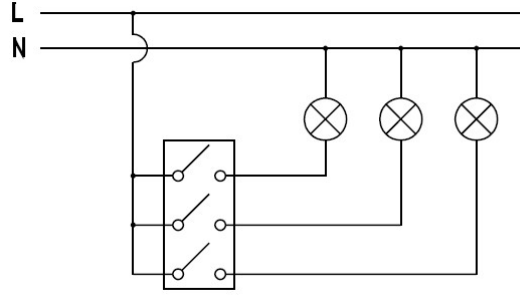

PRODUCT DATA SHEET

V:KO
by **Panasonic**

Product Name :	Vera White 3-Gang Switch
Product Code :	90681068
Product Series :	Vera
Technical Specifications :	
<i>Rated Current :</i>	10AX, 250V~
<i>Switch Function :</i>	One-Way
<i>Terminal Type :</i>	Screw Terminal
Materials :	
<i>Outer Body :</i>	Glass-Fibre reinforced PP
<i>Rocker :</i>	ABS
<i>Mechanism :</i>	PC
Certifications :	TSE, VDE, NF, EAC, CE
Cable Standard:	
<i>Cable Diameter :</i>	1mm ² -2,5mm ²
<i>Applicable Cable:</i>	Solid Wire, Stranded Wire
IP Degree:	IP20

Screw
Terminal

Circuit Diagram:

Dimensions:

Panasonic Electric Works Elektrik.San. ve Tic. A.Ş.
Abdurrhamangazi Mah. Ebubekir Cad. No: 44 Sancaktepe / İstanbul Tel: 0216 564 55 55 Fax: 0216 564 55 44
ewtr.panasonic.com