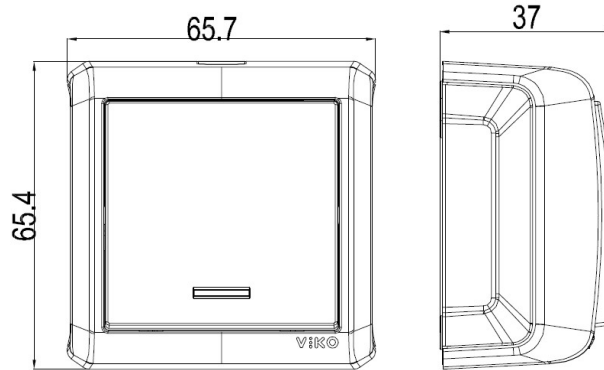

PRODUCT DATA SHEET

V:KO
by **Panasonic**

Product Name :	Vera White Illuminated Two Way Switch
Product Code :	90681063
Product Series :	Vera
Technical Specifications :	
<i>Rated Current :</i>	10AX, 250V~
<i>Switch Function :</i>	Two Way
<i>Terminal Type :</i>	Screw Terminal
Materials :	
<i>Outer Body :</i>	Glass-Fibre reinforced PP
<i>Rocker :</i>	ABS
<i>Mechanism :</i>	PC
Certifications :	TSE, VDE, NF, EAC, CE
Cable Standard:	
<i>Cable Diameter :</i>	1mm ² -2,5mm ²
<i>Applicable Cable:</i>	Solid Wire, Stranded Wire
IP Degree:	IP 20

Screw
Terminal

Circuit Diagram:

Dimensions:

Panasonic Electric Works Elektrik.San. ve Tic. A.Ş.

Abdurrahmangazi Mah. Ebubekir Cad. No: 44 Sancaktepe / Istanbul Tel: 0216 564 55 55 Fax: 0216 564 55 44

ewtr.panasonic.com