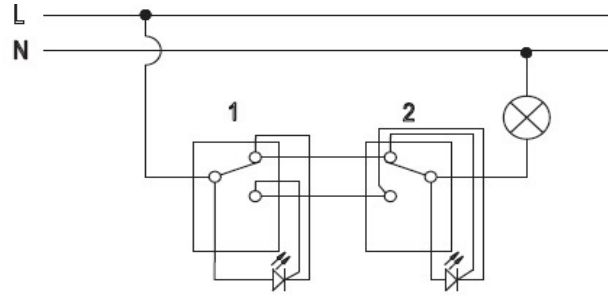

PRODUCT DATA SHEET

V:KO
by **Panasonic**

Product Name :	Vera White Illuminated Two Way Switch
Product Code :	90681063
Product Series :	Vera
Technical Specifications :	
<i>Rated Current :</i>	10AX, 250V~
<i>Switch Function :</i>	Two Way
<i>Terminal Type :</i>	Screw Terminal
Materials :	
<i>Outer Body :</i>	Glass-Fibre reinforced PP
<i>Rocker :</i>	ABS
<i>Mechanism :</i>	PC
Certifications :	TSE, VDE, NF, EAC, CE
Cable Standard:	
<i>Cable Diameter :</i>	1mm ² -2,5mm ²
<i>Applicable Cable:</i>	Solid Wire, Stranded Wire
IP Degree:	IP 20

Screw
Terminal

Circuit Diagram:

Dimensions:

Panasonic Electric Works Elektrik.San. ve Tic. A.Ş.

Abdurrahmangazi Mah. Ebubekir Cad. No: 44 Sancaktepe / Istanbul Tel: 0216 564 55 55 Fax: 0216 564 55 44

ewtr.panasonic.com