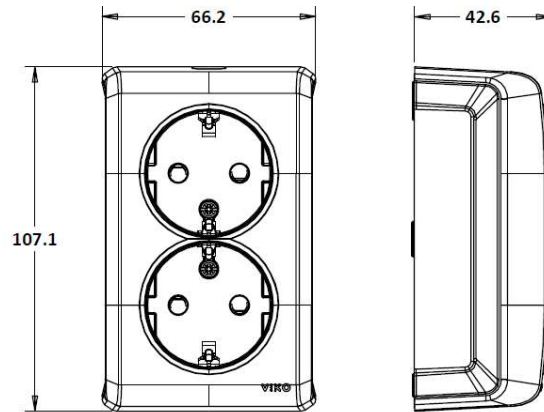

PRODUCT DATA SHEET

Product Name :	White Double Earthed (2P+E) Socket with Safety Shutter
Product Code :	90681058
Product Series :	Vera
Technical Specifications :	
<i>Rated Current :</i>	16AX 250V~
<i>Socket Function :</i>	2P+E
<i>Terminal Type :</i>	Screw Terminal
Materials :	
<i>Outer Body :</i>	Glass-Fibre reinforced PP
<i>Rocker :</i>	ABS
<i>Mechanism :</i>	PC
Certifications :	TSE, VDE, EAC
Cable Standard:	
<i>Cable Diameter :</i>	1mm ² -2,5mm ²
<i>Applicable Cable:</i>	Solid Wire, Stranded Wire
IP Degree:	IP20

Wiring and Circuit Diagram:

Dimensions:

Panasonic Electric Works Elektrik.San. ve Tic. A.Ş.

Abdurrahmangazi Mah. Ebubekir Cad. No: 44 Sancaktepe / İstanbul Tel: 0216 564 55 55 Fax: 0216 564 55 44

ewtr.panasonic.com