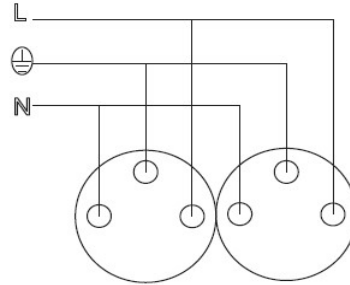

PRODUCT DATA SHEET

Product Name :	White Double Earthed (2P+E) Socket with Safety Shutter
Product Code :	90681058
Product Series :	Vera
Technical Specifications :	
<i>Rated Current :</i>	16AX 250V~
<i>Socket Function :</i>	2P+E
<i>Terminal Type :</i>	Screw Terminal
Materials :	
<i>Outer Body :</i>	Glass-Fibre reinforced PP
<i>Rocker :</i>	ABS
<i>Mechanism :</i>	PC
Certifications :	TSE, VDE, EAC
Cable Standard:	
<i>Cable Diameter :</i>	1mm ² -2,5mm ²
<i>Applicable Cable:</i>	Solid Wire, Stranded Wire
IP Degree:	IP20

Wiring and Circuit Diagram:

Dimensions:

Panasonic Electric Works Elektrik.San. ve Tic. A.Ş.

Abdurrahmangazi Mah. Ebubekir Cad. No: 44 Sancaktepe / İstanbul Tel: 0216 564 55 55 Fax: 0216 564 55 44

ewtr.panasonic.com