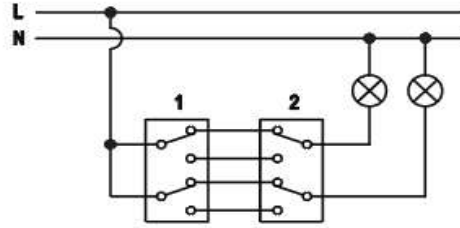

PRODUCT DATA SHEET

V:KO
by **Panasonic**

Product Name :	Vera White 2-Gang Two-Way Switch
Product Code :	90681017
Product Series :	Vera
Technical Specifications :	
<i>Rated Current :</i>	10AX, 250V~
<i>Terminal Type :</i>	Screw Terminal
Materials :	
<i>Outer Body :</i>	Glass-Fibre reinforced PP
<i>Rocker :</i>	ABS
<i>Mechanism :</i>	PC
Certifications :	TSE, VDE, NF, EAC, CE
Cable Standard:	
<i>Cable Diameter :</i>	1mm ² -2,5mm ²
<i>Applicable Cable:</i>	Solid Wire, Stranded Wire
IP Degree:	IP20

Screw
Terminal

Circuit Diagram:

Dimensions:

Panasonic Electric Works Elektrik.San. ve Tic. A.Ş.
Abdurrahmangazi Mah. Ebubekir Cad. No: 44 Sancaktepe / İstanbul Tel: 0216 564 55 55 Fax: 0216 564 55 44
ewtr.panasonic.com