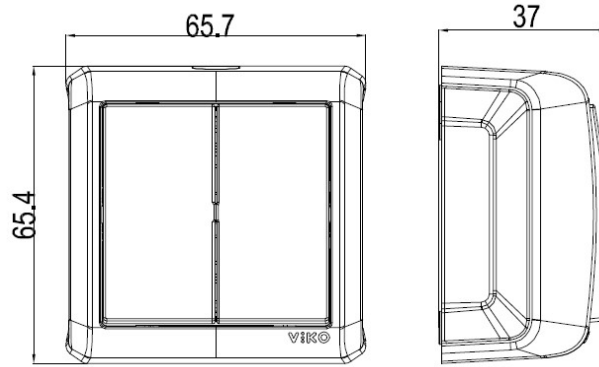

PRODUCT DATA SHEET

V:KO
by **Panasonic**

Product Name :	Vera White 2-Gang Two-Way Switch
Product Code :	90681017
Product Series :	Vera
Technical Specifications :	
<i>Rated Current :</i>	10AX, 250V~
<i>Terminal Type :</i>	Screw Terminal
Materials :	
<i>Outer Body :</i>	Glass-Fibre reinforced PP
<i>Rocker :</i>	ABS
<i>Mechanism :</i>	PC
Certifications :	TSE, VDE, NF, EAC, CE
Cable Standard:	
<i>Cable Diameter :</i>	1mm ² -2,5mm ²
<i>Applicable Cable:</i>	Solid Wire, Stranded Wire
IP Degree:	IP20

Screw
Terminal

Circuit Diagram:

Dimensions:

Panasonic Electric Works Elektrik.San. ve Tic. A.Ş.
Abdurrahmangazi Mah. Ebubekir Cad. No: 44 Sancaktepe / İstanbul Tel: 0216 564 55 55 Fax: 0216 564 55 44
ewtr.panasonic.com