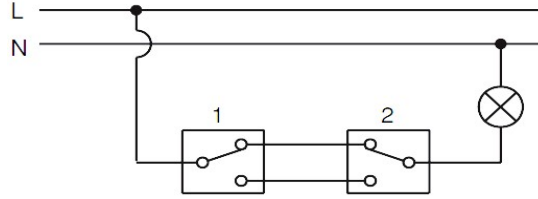

PRODUCT DATA SHEET

V:KO
by **Panasonic**

Product Name :	Vera White Two Way Switch
Product Code :	90681004
Product Series :	Vera
Technical Specifications :	
Rated Current :	10AX, 250V~
Switch Function :	Two Way
Terminal Type :	Screw Terminal
Materials :	
Outer Body :	Glass-Fibre reinforced PP
Rocker :	ABS
Mechanism :	PC
Certifications :	TSE, VDE, NF, EAC, CE
Cable Standard:	
Cable Diameter :	1mm ² -2,5mm ²
Applicable Cable:	Solid Wire, Stranded Wire
IP Degree:	IP 20

Screw
Terminal

Circuit Diagram:

Dimensions:

Panasonic Electric Works Elektrik.San. ve Tic. A.Ş.

Abdurrahmangazi Mah. Ebubekir Cad. No: 44 Sancaktepe / İstanbul Tel: 0216 564 55 55 Fax: 0216 564 55 44

ewtr.panasonic.com