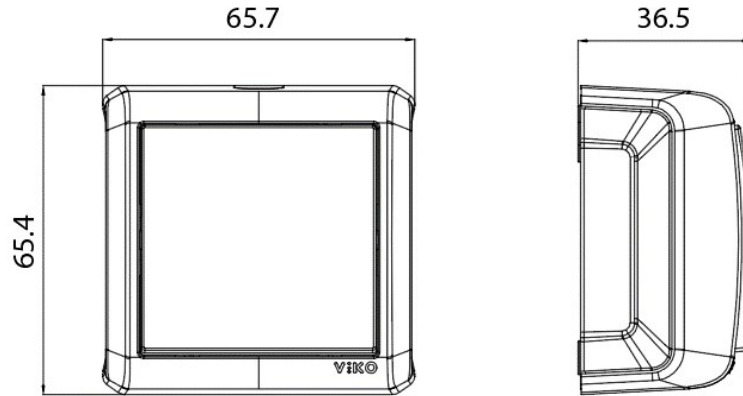

PRODUCT DATA SHEET

V:KO
by **Panasonic**

Product Name :	Vera White Two Way Switch
Product Code :	90681004
Product Series :	Vera
Technical Specifications :	
Rated Current :	10AX, 250V~
Switch Function :	Two Way
Terminal Type :	Screw Terminal
Materials :	
Outer Body :	Glass-Fibre reinforced PP
Rocker :	ABS
Mechanism :	PC
Certifications :	TSE, VDE, NF, EAC, CE
Cable Standard:	
Cable Diameter :	1mm ² -2,5mm ²
Applicable Cable:	Solid Wire, Stranded Wire
IP Degree:	IP 20

Screw
Terminal

Circuit Diagram:

Dimensions:

Panasonic Electric Works Elektrik.San. ve Tic. A.Ş.

Abdurrahmangazi Mah. Ebubekir Cad. No: 44 Sancaktepe / İstanbul Tel: 0216 564 55 55 Fax: 0216 564 55 44

ewtr.panasonic.com