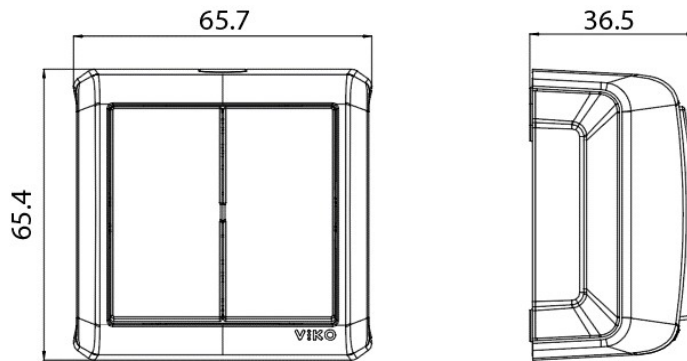

Applicable Cable: Solid Wire, Stranded Wire

IP Degree: IP20

Screw
Terminal

Wiring and Circuit Diagram:

Dimensions:

Panasonic Electric Works Elektrik.San. ve Tic. A.Ş.

Abdurrahmangazi Mah. Ebubekir Cad. No: 44 Sancaktepe / İstanbul Tel: 0216 564 55 55 Fax: 0216 564 55 44