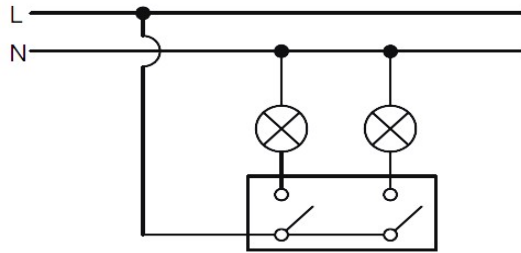

PRODUCT DATA SHEET

V:KO
by **Panasonic**

Product Name : Vera White Two Gang One Way Switch

Product Code : 90681002

Product Series : Vera

Technical Specifications :

Rated Current : 10AX, 250V~

Switch Function : Two Gang One Way

Terminal Type : Screw Terminal

Materials :

Outer Body : Glass-Fibre reinforced PP

Rocker: ABS

Mechanism : PC

Certifications : TSE, VDE, NF, EAC, CE

Cable Standard:

Cable Diameter : 1mm²-2,5mm²

Applicable Cable: Solid Wire, Stranded Wire

IP Degree: IP20

Screw
Terminal

Wiring and Circuit Diagram:

Dimensions:

Panasonic Electric Works Elektrik.San. ve Tic. A.Ş.

Abdurrahmangazi Mah. Ebubekir Cad. No: 44 Sancaktepe / İstanbul Tel: 0216 564 55 55 Fax: 0216 564 55 44