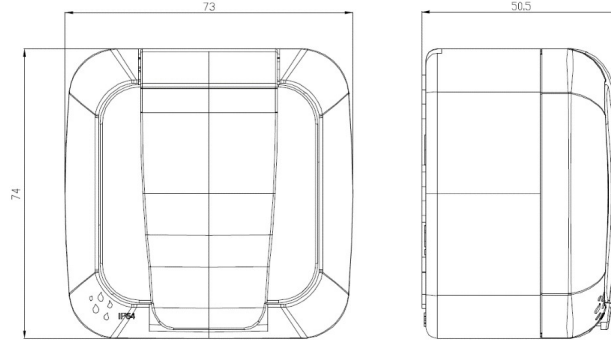

Dimensions:

Panasonic Electric Works Turkey Elektrik.San. ve Tic. A.Ş.
Abdurrahmangazi Mah. Ebubekir Cad. No: 44 Sancaktepe / Istanbul Tel: 0216 564 55 55 Fax: 0216 564 55 44
ewtr.panasonic.com