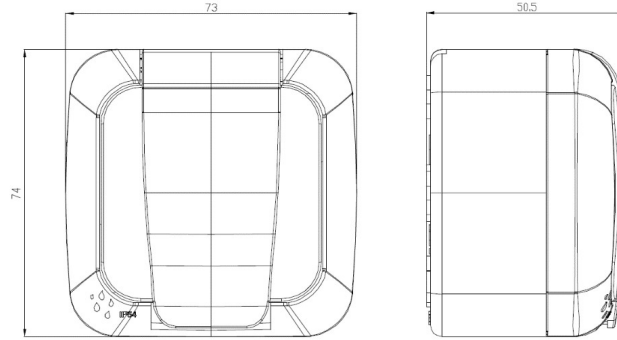

Dimensions:

Panasonic Electric Works Turkey Elektrik.San. ve Tic. A.Ş.
Abdurrahmangazi Mah. Ebubekir Cad. No: 44 Sancaktepe / Istanbul Tel: 0216 564 55 55 Fax: 0216 564 55 44
ewtr.panasonic.com