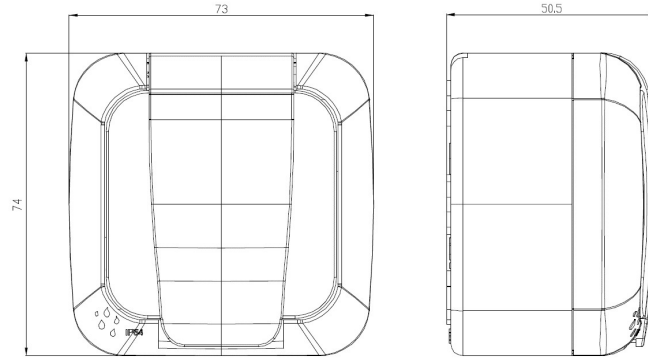

Dimensions:

Panasonic Electric Works Elektrik.San. ve Tic. A.Ş.
Abdurrahmangazi Mah. Ebubekir Cad. No: 44 Sancaktepe / İstanbul Tel: 0216 564 55 55 Fax: 0216 564 55 44
ewtr.panasonic.com