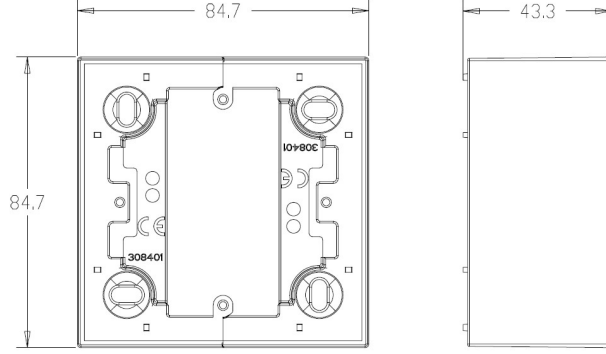

PRODUCT DATASHEET

V:KO
by **Panasonic**

Product Name : *Single Surface Mounting Box*

Product Code : *90480008*

Product Series : Linnera

Technical Specifications:

Material : ABS (Acrylonitrile Butadine-Styrene)

Certifications CE, PGD

Dimensions:

Panasonic Electric Works Elektrik.San. ve Tic. A.Ş.
Abdurrahmangazi Mah. Ebubekir Cad. No: 44 Sancaktepe / Istanbul Tel: 0216 564 55 55 Fax: 0216 564 55 44
ewtr.panasonic.com