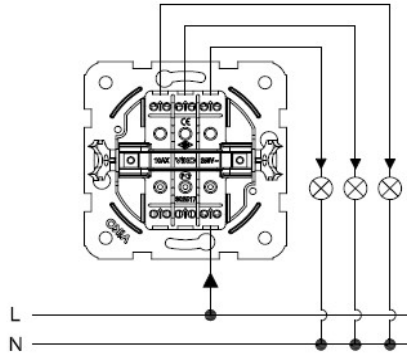

PRODUCT DATA SHEET

V:KO
by **Panasonic**

Product Name : Cooler Switch Mechanism+Button

Product Code : 90440098

Product Series : Linnera/Rollina

Technical Specifications :

Rated Current : 10AX, 250V~

Terminal Type : Screw Terminal

Colour Options : White, Beige

Material of Button : ABS (Acrylonitrile Butadiene-Styrene)

Certifications : TSE, VDE, NF, EAC, CE, WEEE

Cable Standard:

Cable Diameter : 1mm²-2,5mm²

Applicable Cable: Solid Wire, Stranded Wire

Circuit Diagram :

Dimensions :

Panasonic Electric Works Elektrik.San. ve Tic. A.Ş.

Abdurrahmangazi Mah. Ebubekir Cad. No: 44 Sancaktepe / İstanbul Tel: 0216 564 55 55 Fax: 0216 564 55 44

ewtr.panasonic.com