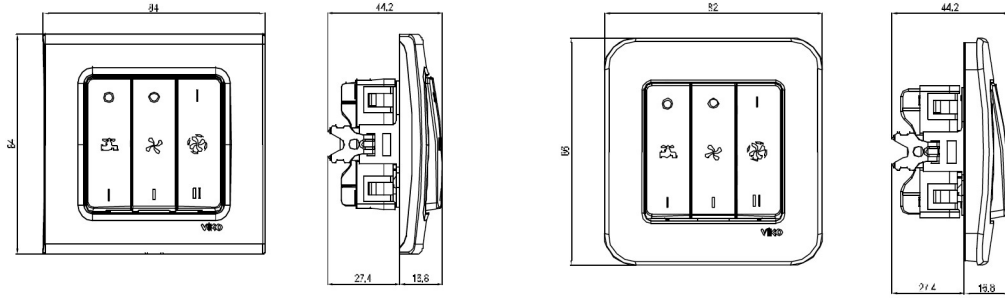

PRODUCT DATA SHEET

V:KO
by **Panasonic**

Product Name : Cooler Switch Mechanism+Button

Product Code : 90440098

Product Series : Linnera/Rollina

Technical Specifications :

Rated Current : 10AX, 250V~

Terminal Type : Screw Terminal

Colour Options : White, Beige

Material of Button : ABS (Acrylonitrile Butadiene-Styrene)

Certifications : TSE, VDE, NF, EAC, CE, WEEE

Cable Standard:

Cable Diameter : 1mm²-2,5mm²

Applicable Cable: Solid Wire, Stranded Wire

Circuit Diagram :

Dimensions :

Panasonic Electric Works Elektrik.San. ve Tic. A.Ş.

Abdurrahmangazi Mah. Ebubekir Cad. No: 44 Sancaktepe / İstanbul Tel: 0216 564 55 55 Fax: 0216 564 55 44

ewtr.panasonic.com