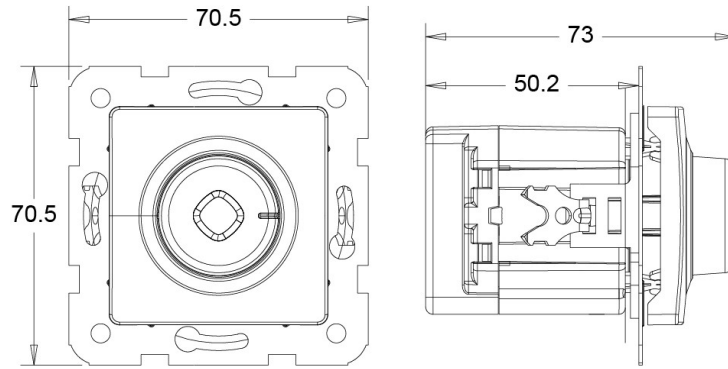

PRODUCT DATA SHEET

V:KO
by **Panasonic**

Product Name : Emergency Announcement Transformer Loudspeaker
Switch Mechanism+Button

Product Code : 90440091

Product Series : Linnera/Rollina

Technical Specifications :

10-grade sound adjustment

100 W peak speaker support

Compliance with 100V audio systems

Internal relay for emergency announcement.

Relay control voltage 24Vcd 10mA max.

Colour Options : White, Beige

Certifications : CE, PGD, WEEE

Dimensions :

Panasonic Electric Works Elektrik.San. ve Tic. A.Ş.

Abdurrahmangazi Mah. Ebubekir Cad. No: 44 Sancaktepe / İstanbul Tel: 0216 564 55 55 Fax: 0216 564 55 44

ewtr.panasonic.com