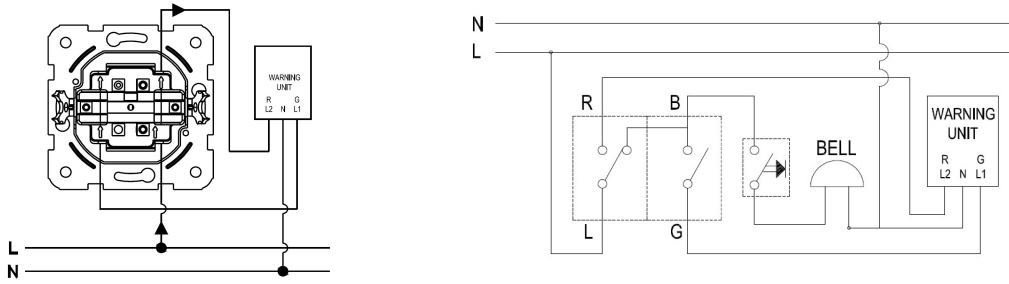

## PRODUCT DATASHEET

**V:KO**  
by **Panasonic**

**Product Name :** DND/MUR Two Gang Switch Mechanism+Button

**Product Code :** 90440088

**Product Series :** Linnera/Rollina

**Technical Specifications:**

*Rated Current :* 10AX, 250V~

**Colour Options :** White, Beige

**Material of Button:** ABS (Acrylonitrile Butadine-Styrene)

**Cable Standard:**

*Cable Diameter :* 1mm<sup>2</sup>-2,5mm<sup>2</sup>

*Applicable Cable:* Solid Wire, Stranded Wire

**Wiring and Circuit Diagram:**

**Dimensions:**

Panasonic Electric Works Elektrik.San. ve Tic. A.Ş.

Abdurrahmangazi Mah. Ebubekir Cad. No: 44 Sancaktepe / İstanbul Tel: 0216 564 55 55 Fax: 0216 564 55 44  
ewtr.panasonic.com