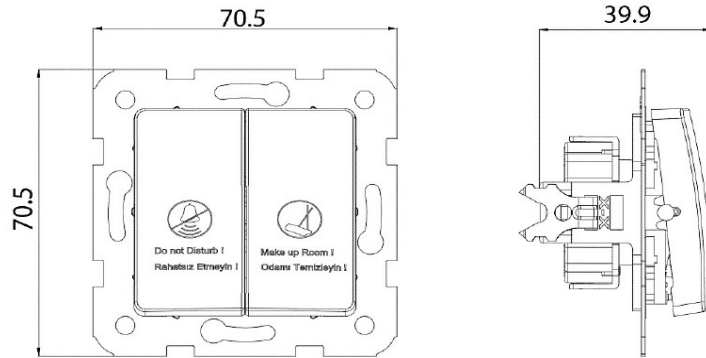

## PRODUCT DATASHEET

**V:KO**  
by **Panasonic**

**Product Name :** DND/MUR Two Gang Switch Mechanism+Button

**Product Code :** 90440088

**Product Series :** Linnera/Rollina

**Technical Specifications:**

*Rated Current :* 10AX, 250V~

**Colour Options :** White, Beige

**Material of Button:** ABS (Acrylonitrile Butadine-Styrene)

**Cable Standard:**

*Cable Diameter :* 1mm<sup>2</sup>-2,5mm<sup>2</sup>

*Applicable Cable:* Solid Wire, Stranded Wire

**Wiring and Circuit Diagram:**

**Dimensions:**

Panasonic Electric Works Elektrik.San. ve Tic. A.Ş.

Abdurrahmangazi Mah. Ebubekir Cad. No: 44 Sancaktepe / İstanbul Tel: 0216 564 55 55 Fax: 0216 564 55 44  
ewtr.panasonic.com