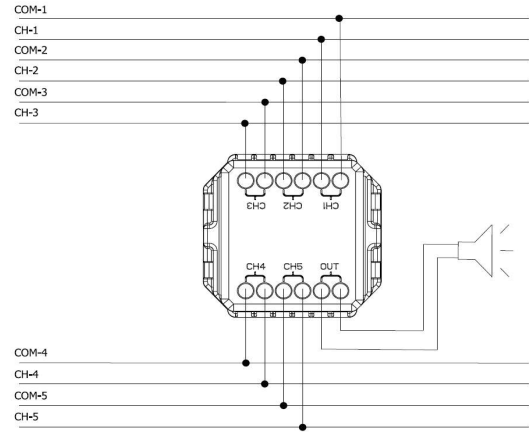

PRODUCT DATASHEET

V:KO
by **Panasonic**

Product Name : Channal Selective Switch Mechanism+Button

Product Code : 90440082

Product Series : Linner/Rollina

Material : ABS (Acrylonitrile Butadine-Styrene)

Colour Options : White, Beige

Certificates : CE, WEEE

Technical Information and Wiring Diagram:

- Direction one of the 5 different voice channels to one outlet
- 2.5 Wpeak speaker support in 8 Ohm system
- 100 Wpeak speaker support in 100V system