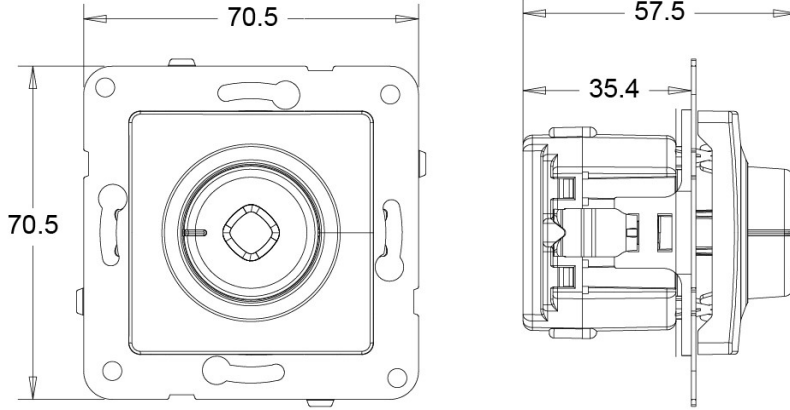

PRODUCT DATASHEET

V:KO
by **Panasonic**

Product Name : Channal Selective Switch Mechanism+Button

Product Code : 90440082

Product Series : Linner/Rollina

Material : ABS (Acrylonitrile Butadine-Styrene)

Colour Options : White, Beige

Certificates : CE, WEEE

Technical Information and Wiring Diagram:

- Direction one of the 5 different voice channels to one outlet
- 2.5 Wpeak speaker support in 8 Ohm system
- 100 Wpeak speaker support in 100V system

Dimensions:

Panasonic Electric Works Elektrik.San. ve Tic. A.Ş.
Abdurrahmangazi Mah. Ebubekir Cad. No: 44 Sancaktepe / İstanbul Tel: 0216 564 55 55 Fax: 0216 564 55 44
ewtr.panasonic.com