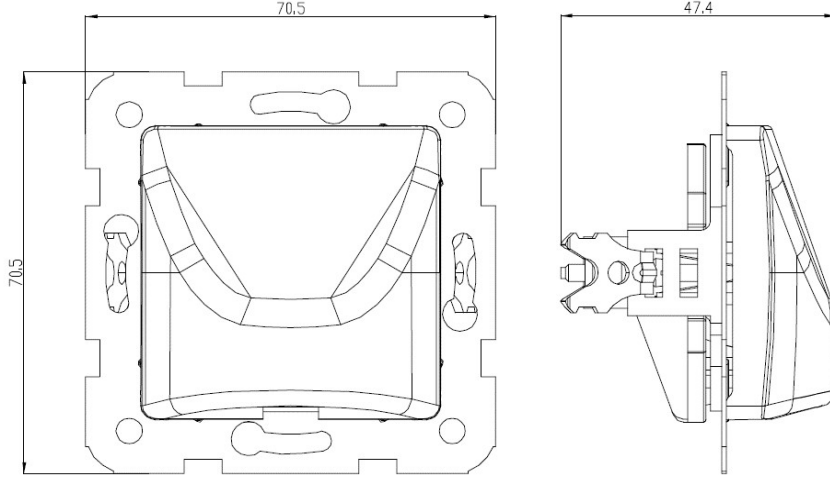

PRODUCT DATASHEET

V:KO
by **Panasonic**

Product Name : *White Cable Outlet*

Product Code : *90440077*

Product Series : *Linnera/Rollina*

Technical Specifications:

Material : ABS (Acrylonitrile Butadine-Styrene)

Certificates : CE, PGD, WEEE

Dimensions:

Panasonic Electric Works Elektrik.San. ve Tic. A.Ş.
Abdurrahmangazi Mah. Ebubekir Cad. No: 44 Sancaktepe / Istanbul Tel: 0216 564 55 55 Fax: 0216 564 55 44
ewtr.panasonic.com