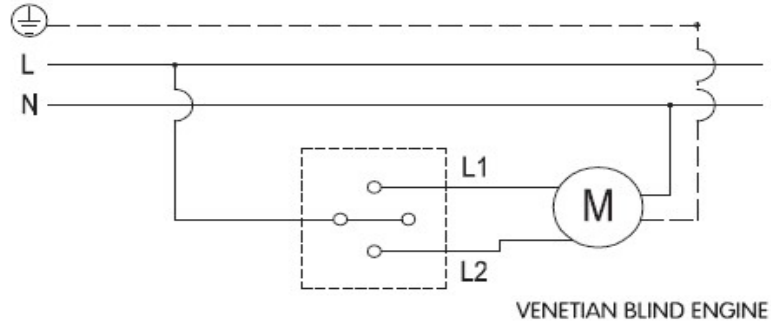

PRODUCT DATA SHEET

V:KO
by **Panasonic**

Product Name :	Shutter Control Push Button Mechanism+Button
Product Code :	90440072
Product Series :	Linnerra/Rollina
Technical Specifications :	
<i>Rated Current :</i>	10AX, 250V~
Certifications :	CE, WEEE
Colour Options :	White, Beige
Cable Standard:	
<i>Cable Diameter :</i>	1mm ² -2,5mm ²
<i>Applicable Cable:</i>	Solid Wire, Stranded Wire

Circuit Diagram :

Dimensions :

Panasonic Electric Works Elektrik.San. ve Tic. A.Ş.

Abdurrahmangazi Mah. Ebubekir Cad. No: 44 Sancaktepe / İstanbul Tel: 0216 564 55 55 Fax: 0216 564 55 44

ewtr.panasonic.com