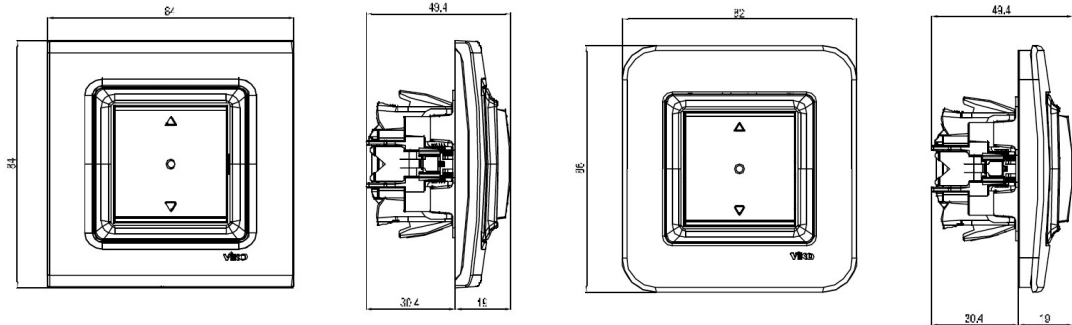

PRODUCT DATA SHEET

V:KO
by **Panasonic**

Product Name :	Shutter Control Push Button Mechanism+Button
Product Code :	90440072
Product Series :	Linnerra/Rollina
Technical Specifications :	
<i>Rated Current :</i>	10AX, 250V~
Certifications :	CE, WEEE
Colour Options :	White, Beige
Cable Standard:	
<i>Cable Diameter :</i>	1mm ² -2,5mm ²
<i>Applicable Cable:</i>	Solid Wire, Stranded Wire

Circuit Diagram :

Dimensions :

Panasonic Electric Works Elektrik.San. ve Tic. A.Ş.

Abdurrahmangazi Mah. Ebubekir Cad. No: 44 Sancaktepe / İstanbul Tel: 0216 564 55 55 Fax: 0216 564 55 44

ewtr.panasonic.com